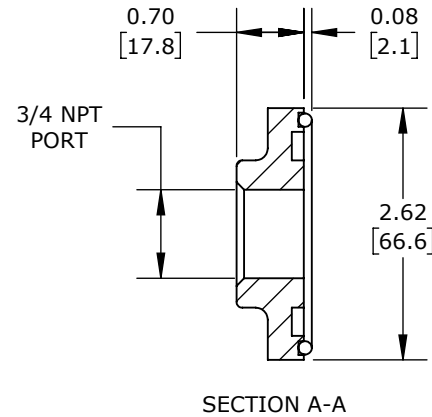

(4) 1/4-20X1 SHCS, (4)  
1/4-20 NUTS AND O-RING.

3/4IN FEMALE NPT. FOR USE WITH CITO STACKFLOW VALVES BODY INLET. BK-9100 BOLT KIT INCLUDED.

**CITO PORT ADAPTER**

**EC-3601-K**

AutomationDirect.com  
1-800-633-0405

3rd  
ANGLE

NOT TO  
SCALE

PART DIMENSIONS MAY DIFFER SLIGHTLY  
DUE TO MANUFACTURER'S VARIANCES

INCH UNITS USED FOR  
PART DESIGN

UNLESS OTHERWISE  
SPECIFIED UNITS ARE:

**inch**  
**[mm]**

LATEST VERSION  
9/18/2024