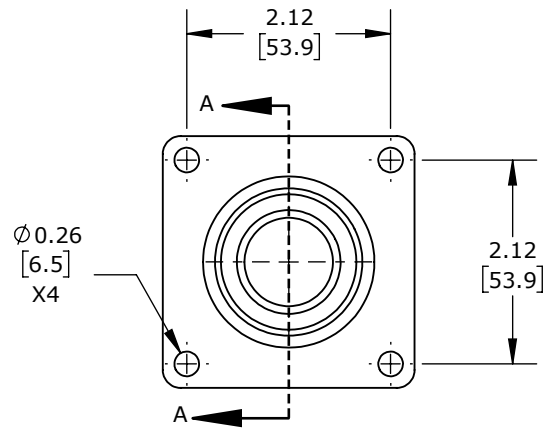

(4) 1/4-20X1 SHCS, (4)  
1/4-20 NUTS AND O-RING.

3/4IN FEMALE NPT. FOR USE WITH CITO STACKFLOW VALVES BODY INLET. BK-9100 BOLT KIT INCLUDED.

**CITO PORT ADAPTER**

**EC-3601-K**

AutomationDirect.com  
1-800-633-0405

3rd  
ANGLE

NOT TO  
SCALE

PART DIMENSIONS MAY DIFFER SLIGHTLY  
DUE TO MANUFACTURER'S VARIANCES

INCH UNITS USED FOR  
PART DESIGN

UNLESS OTHERWISE  
SPECIFIED UNITS ARE:

**inch**  
**[mm]**

LATEST VERSION  
9/18/2024