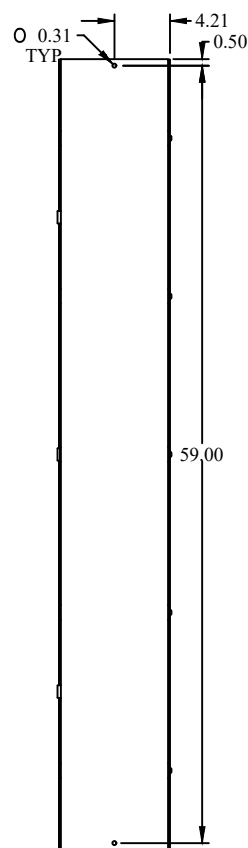

DETAIL Z
TYP

TOP VIEW

ISOMETRIC VIEWS

SIDE VIEW

FRONT VIEW

SIDE VIEW

BACK VIEW

BOTTOM VIEW

HAMMOND MANUFACTURING.
www.hammondmfg.com
Data subject to change without notice.

Part # : CWST860	Date : Mar. 24, 2019
Link:www.hammfg.com/CWST860	