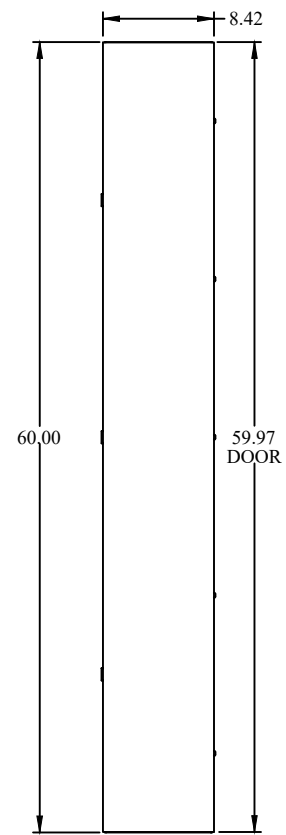

DETAIL Z
TYP

TOP VIEW

ISOMETRIC VIEWS

SIDE VIEW

FRONT VIEW

SIDE VIEW

BACK VIEW

BOTTOM VIEW

HAMMOND MANUFACTURING.
www.hammondmfg.com
Data subject to change without notice.

Part # : CWST860	Date : Mar. 24, 2019
Link:www.hammfg.com/CWST860	