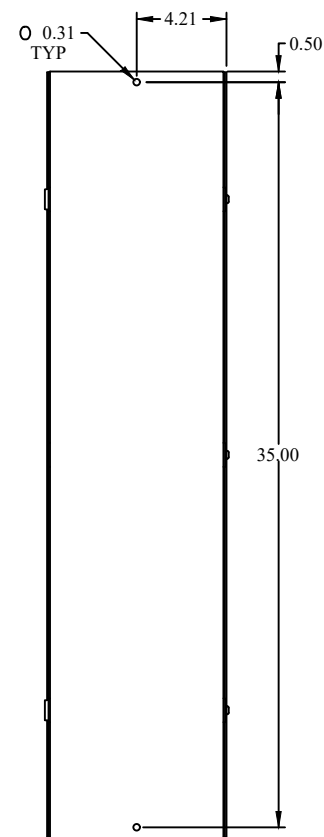

DETAIL Z
TYP

TOP VIEW

ISOMETRIC VIEWS

SIDE VIEW

FRONT VIEW

SIDE VIEW

BACK VIEW

BOTTOM VIEW

M **HAMMOND**
W **MANUFACTURING.**

www.hammondmfg.com

Data subject to change without notice.

Part # : CWST836 | Date : Mar. 24, 2019

Link: www.hamfmg.com/CWST836