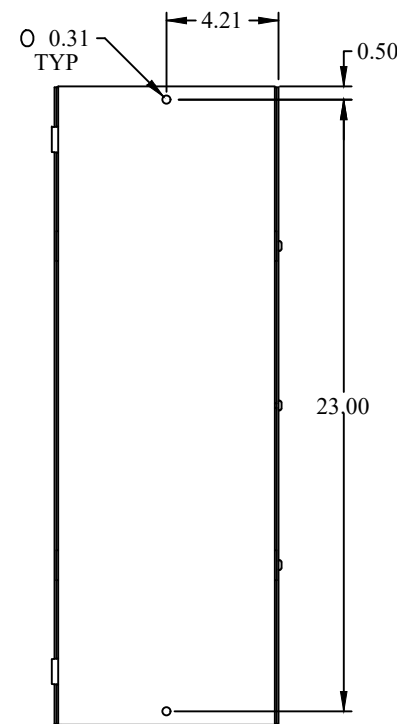

DETAIL Z
TYP

TOP VIEW

ISOMETRIC VIEWS

SIDE VIEW

FRONT VIEW

SIDE VIEW

BACK VIEW

BOTTOM VIEW

AM **HAMMOND MANUFACTURING.**
W www.hammondmfg.com

Data subject to change without notice.

Part #: CWST824 | Date: Mar. 24, 2019

Link: www.hamfmfg.com/CWST824