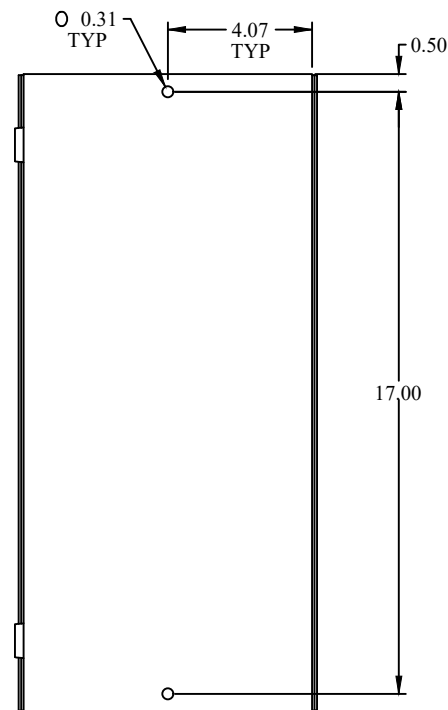

TOP VIEW

ISOMETRIC VIEWS

SIDE VIEW

FRONT VIEW

SIDE VIEW

BACK VIEW

BOTTOM VIEW

AM **HAMMOND MANUFACTURING.**

W www.hammondmfg.com

Data subject to change without notice.

Part # : CWST818NK | Date : Mar. 24, 2019

Link: www.hamfmg.com/CWST818NK