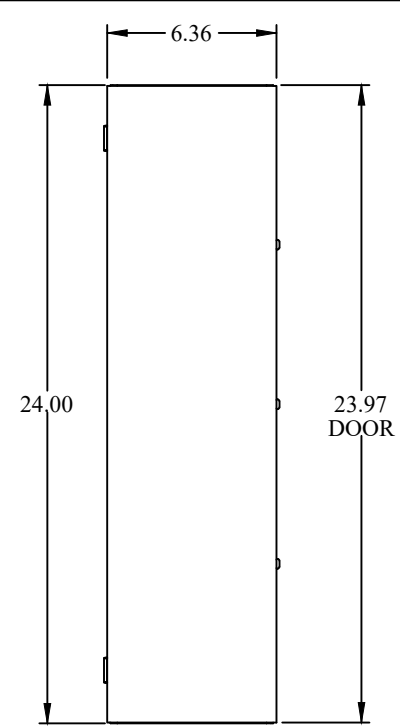

DETAIL Z

TOP VIEW

ISOMETRIC VIEWS

SIDE VIEW

FRONT VIEW

SIDE VIEW

BACK VIEW

BOTTOM VIEW

HAMMOND MANUFACTURING.
www.hammondmfg.com

Data subject to change without notice.

Part #: CWST624 | Date: Mar. 24, 2019

Link: www.hammondmfg.com/CWST624