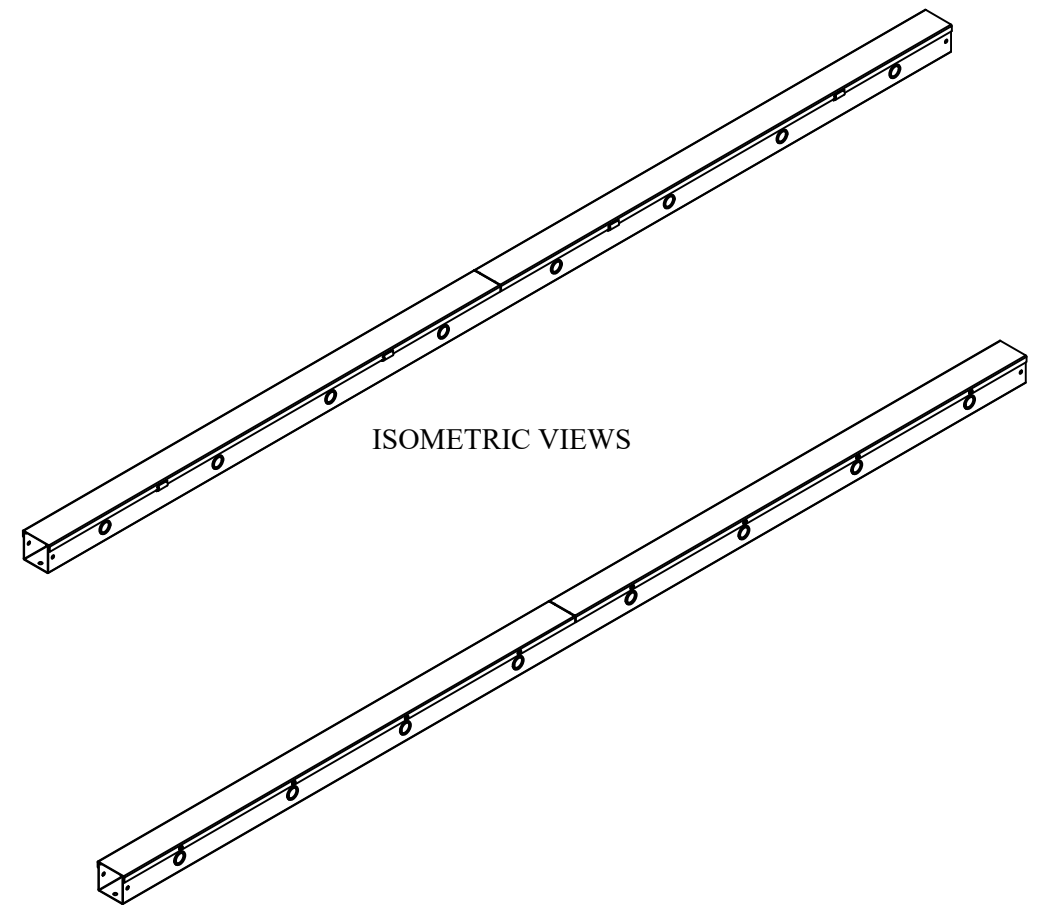

TOP VIEW

FRONT VIEW

SIDE VIEW

DETAIL Z
TYP

BACK VIEW

HM **HAMMOND MANUFACTURING.**
www.hammondmfg.com

Data subject to change without notice.

Part # : CWST296 Date : Mar. 24, 2019