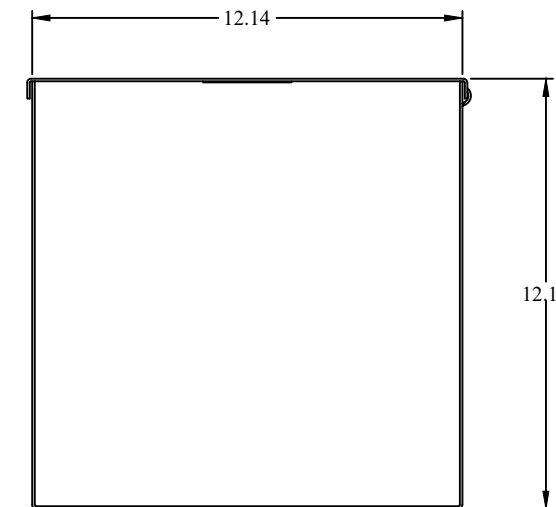

TOP VIEW

ISOMETRIC VIEWS

FRONT VIEW

SIDE VIEW

BACK VIEW

Data subject to change without notice.

Part # : CWST1224NK | Date : Mar. 24, 2019

Link: www.hamfmfg.com/CWST1224NK