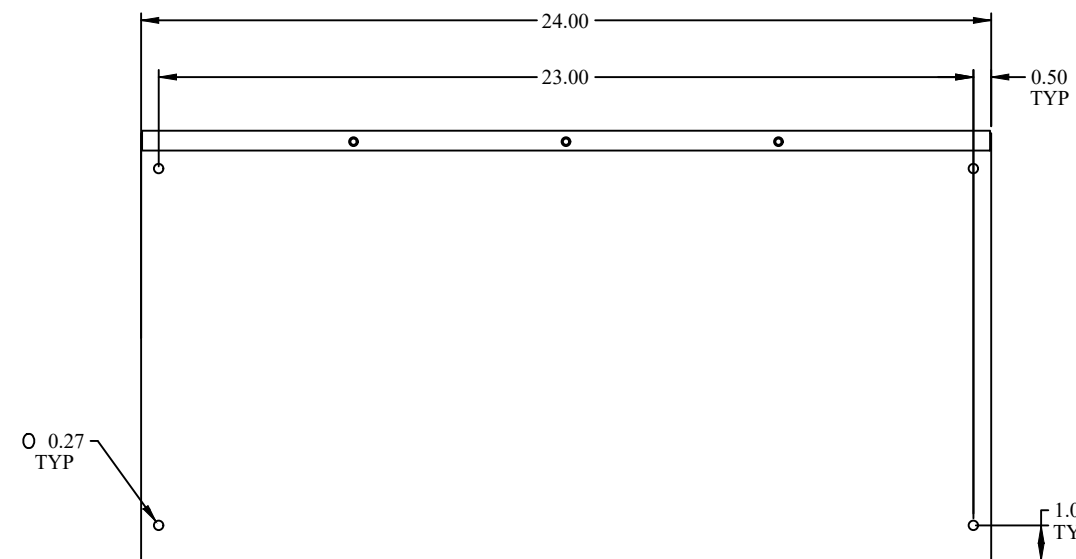

TOP VIEW

ISOMETRIC VIEWS

FRONT VIEW

SIDE VIEW

BACK VIEW

Data subject to change without notice.

Part # : CWST1224NK | Date : Mar. 24, 2019

Link: www.hamfmfg.com/CWST1224NK