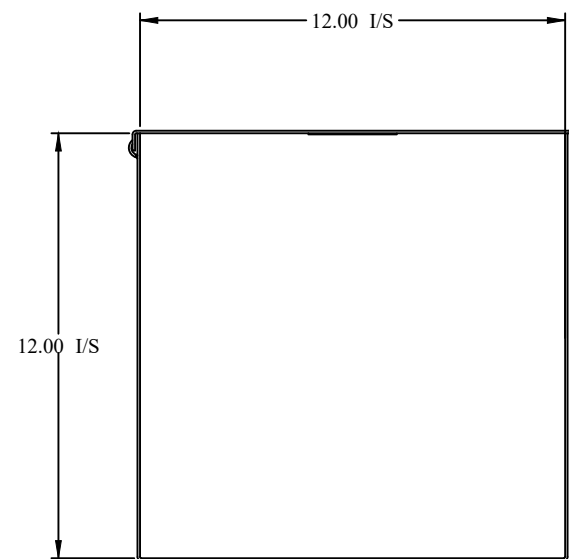

TOP VIEW

ISOMETRIC VIEWS

FRONT VIEW

SIDE VIEW

BACK VIEW

Data subject to change without notice.

Part # : CWST1224NK | Date : Mar. 24, 2019

Link: www.hamfmfg.com/CWST1224NK