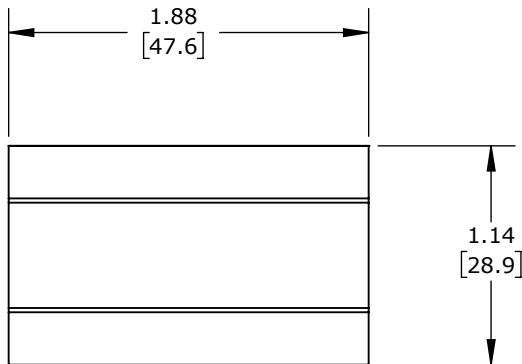

1/2 NPT  
NIPPLE INCLUDED

1/2 NPT  
THREAD  
BOTH ENDS

PNEUMATIC, COOLANT, OIL OR WATER THREADED FITTING, FEMALE,  
CHECK VALVE, BRASS BODY, BRASS THREADS, (2) 1/2IN FEMALE NPT.

**CITO PNEUMATIC CHECK VALVE**

**CV-1204-MF**

AutomationDirect.com  
1-800-633-0405

3rd  
ANGLE

NOT TO  
SCALE

PART DIMENSIONS MAY DIFFER SLIGHTLY  
DUE TO MANUFACTURER'S VARIANCES

INCH UNITS USED FOR  
PART DESIGN

UNLESS OTHERWISE  
SPECIFIED UNITS ARE: