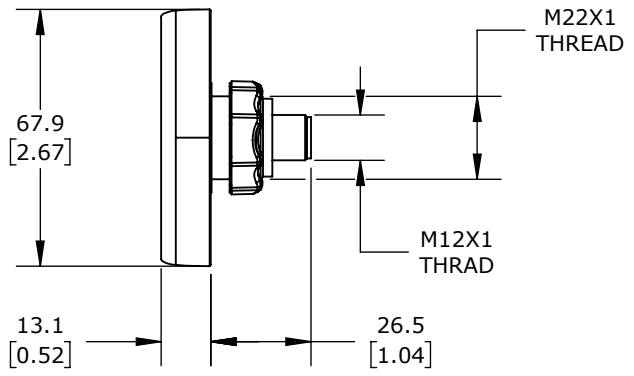

DETAIL A  
SCALE 2 : 1

PUCK CAPACITIVE PUSHBUTTON SENSOR SWITCH, IP69K, 22mm, DYNAMIC,  
POLYCARBONATE BEZEL, AUTOMATIC LED CONTROL, OPERATOR: BLACK, 68mm.  
REQUIRES 3-PIN FEMALE M12 CABLE.

CAPTRON CANEO SERIES 40			CS40KMSBN-P20-063A			AutomationDirect.com 1-800-633-0405	
3rd ANGLE	NOT TO SCALE	PART DIMENSIONS MAY DIFFER SLIGHTLY DUE TO MANUFACTURER'S VARIANCES	METRIC UNITS USED FOR PART DESIGN	UNLESS OTHERWISE SPECIFIED UNITS ARE:	<b>mm</b> [inch]	LATEST VERSION 12/17/2024	SHEET 1 OF 1