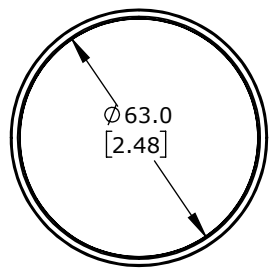

DETAIL A  
SCALE 2 : 1

PUCK CAPACITIVE PUSHBUTTON SENSOR SWITCH, IP69K, 22mm, DYNAMIC,  
POLYCARBONATE BEZEL, AUTOMATIC LED CONTROL, OPERATOR: BLACK, 68mm.  
REQUIRES 3-PIN FEMALE M12 CABLE.

CAPTRON CANEO SERIES 40			CS40KMSBN-P20-063A			AutomationDirect.com 1-800-633-0405	
3rd ANGLE	NOT TO SCALE	PART DIMENSIONS MAY DIFFER SLIGHTLY DUE TO MANUFACTURER'S VARIANCES	METRIC UNITS USED FOR PART DESIGN	UNLESS OTHERWISE SPECIFIED UNITS ARE:	<b>mm</b> [inch]	LATEST VERSION 12/17/2024	SHEET 1 OF 1