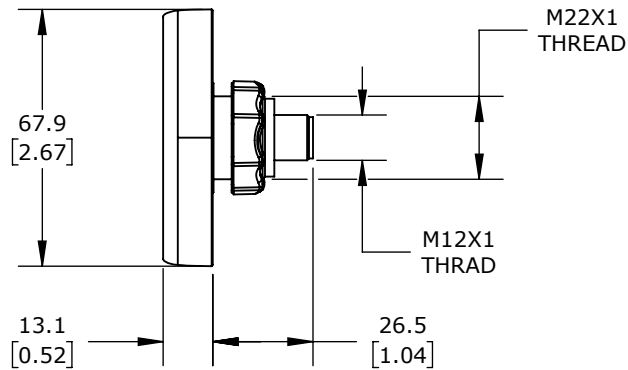

DETAIL A  
SCALE 2 : 1

PUCK CAPACITIVE PUSHBUTTON SENSOR SWITCH, IP69K, 22mm, DYNAMIC, POLYCARBONATE BEZEL, SEMI-AUTOMATIC LED CONTROL, OPERATOR: BLACK, 68mm, OPERATOR TEXT "HAND SYMBOL", WHITE. REQUIRES 4-PIN FEMALE M12 CABLE.

CAPTRON CANEO SERIES 40

CS40KMSBN-P10-05BC

AutomationDirect.com  
1-800-633-0405

3rd  
ANGLE

NOT TO  
SCALE

PART DIMENSIONS MAY DIFFER SLIGHTLY  
DUE TO MANUFACTURER'S VARIANCES

METRIC UNITS USED  
FOR PART DESIGN