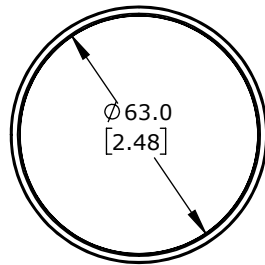

DETAIL A  
SCALE 2 : 1

PUCK CAPACITIVE PUSHBUTTON SENSOR SWITCH, IP69K, 22mm, DYNAMIC, POLYCARBONATE BEZEL, SEMI-AUTOMATIC LED CONTROL, OPERATOR: BLACK, 68mm, OPERATOR TEXT "HAND SYMBOL", WHITE. REQUIRES 4-PIN FEMALE M12 CABLE.

CAPTRON CANEO SERIES 40

CS40KMSBN-P10-05BC

AutomationDirect.com  
1-800-633-0405

3rd  
ANGLE

NOT TO  
SCALE

PART DIMENSIONS MAY DIFFER SLIGHTLY  
DUE TO MANUFACTURER'S VARIANCES

METRIC UNITS USED  
FOR PART DESIGN