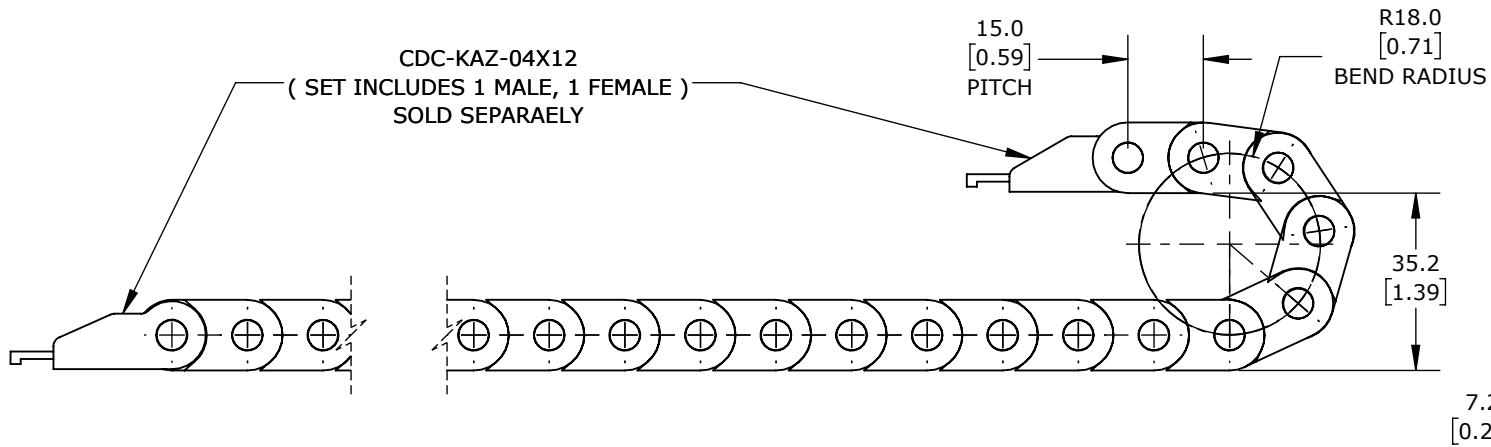

CDC-KAZ-04X12
(SET INCLUDES 1 MALE, 1 FEMALE)
SOLD SEPARAELY

0.39IN INSIDE HEIGHT, 1.22IN INSIDE WIDTH, 0.71IN BEND RADIUS, OUTSIDE OPENING, 0.59IN PITCH, 1.6FT/0.5M LENGTH, BLACK. REQUIRES CDC-KAZ-04X12 BRACKET FOR MOUNTING.

MURRPLASTIK MP10 CABLE DRAG CHAIN

CDC-04X12R07T

AutomationDirect.com
1-800-633-0405

	3rd ANGLE	NOT TO SCALE	PART DIMENSIONS MAY DIFFER SLIGHTLY DUE TO MANUFACTURER'S VARIANCES	METRIC UNITS USED FOR PART DESIGN	UNLESS OTHERWISE SPECIFIED UNITS ARE:	mm [inch]	LATEST VERSION 12/10/2024	SHEET 1 OF 1
--	-----------	--------------	---	-----------------------------------	---------------------------------------	---------------------	------------------------------	--------------