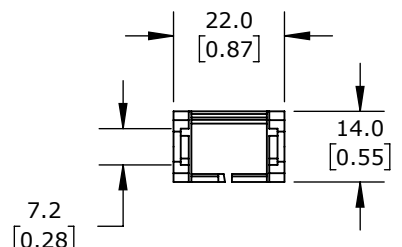

CDC-KAZ-04X06
(SET INCLUDES 1 MALE, 1 FEMALE)
SOLD SEPARAELY

OPENING
SIDE

0.39IN INSIDE HEIGHT, 0.59IN INSIDE WIDTH, 1.1IN BEND RADIUS, OUTSIDE OPENING, 0.59IN PITCH, 1.6FT/0.5M LENGTH, BLACK. REQUIRES CDC-KAZ-04X06 BRACKET FOR MOUNTING.

MURRPLASTIK MP10 CABLE DRAG CHAIN			CDC-04X06R11T			AutomationDirect.com 1-800-633-0405	
3rd ANGLE	NOT TO SCALE	PART DIMENSIONS MAY DIFFER SLIGHTLY DUE TO MANUFACTURER'S VARIANCES	METRIC UNITS USED FOR PART DESIGN	UNLESS OTHERWISE SPECIFIED UNITS ARE:	mm [inch]	LATEST VERSION 12/10/2024	SHEET 1 OF 1