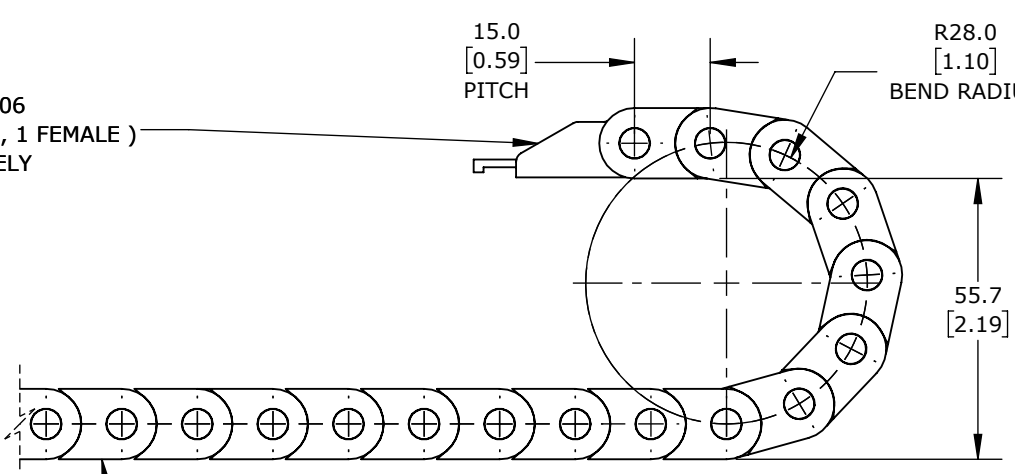

CDC-KAZ-04X06
(SET INCLUDES 1 MALE, 1 FEMALE)
SOLD SEPARAELY

OPENING
SIDE

0.39IN INSIDE HEIGHT, 0.59IN INSIDE WIDTH, 1.1IN BEND RADIUS, OUTSIDE OPENING, 0.59IN PITCH, 1.6FT/0.5M LENGTH, BLACK. REQUIRES CDC-KAZ-04X06 BRACKET FOR MOUNTING.

MURRPLASTIK MP10 CABLE DRAG CHAIN			CDC-04X06R11T			AutomationDirect.com 1-800-633-0405	
3rd ANGLE	NOT TO SCALE	PART DIMENSIONS MAY DIFFER SLIGHTLY DUE TO MANUFACTURER'S VARIANCES	METRIC UNITS USED FOR PART DESIGN	UNLESS OTHERWISE SPECIFIED UNITS ARE:	mm [inch]	LATEST VERSION 12/10/2024	SHEET 1 OF 1