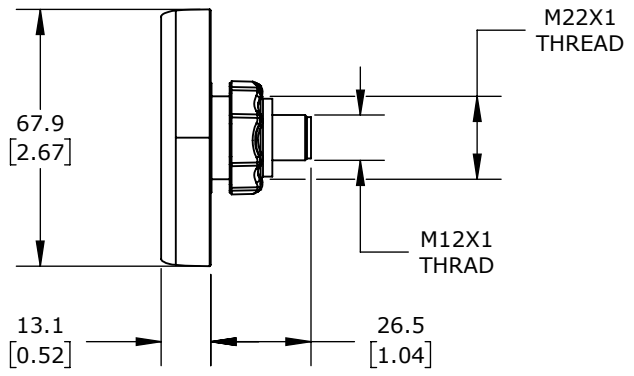

DETAIL A
SCALE 2 : 1

PUCK DISPLAY CAPACITIVE PUSHBUTTON SENSOR SWITCH, IP69K, 22mm, STATIC, POLYCARBONATE BEZEL, AUTOMATIC LED CONTROL, OPERATOR: BLACK, 68mm. REQUIRES 3-PIN FEMALE M12 CABLE.

CAPTRON CANEO SERIES 40

CD40KMSBN-P20-050F

AutomationDirect.com
1-800-633-0405

3rd ANGLE	NOT TO SCALE	PART DIMENSIONS MAY DIFFER SLIGHTLY DUE TO MANUFACTURER'S VARIANCES	METRIC UNITS USED FOR PART DESIGN	UNLESS OTHERWISE SPECIFIED UNITS ARE:	mm [inch]	LATEST VERSION 12/17/2024	SHEET 1 OF 1
-----------	--------------	---	-----------------------------------	---------------------------------------	---------------------	------------------------------	--------------