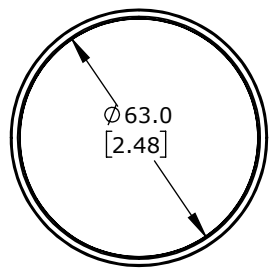

DETAIL A
SCALE 2 : 1

PUCK DISPLAY CAPACITIVE PUSHBUTTON SENSOR SWITCH, IP69K, 22mm, STATIC, POLYCARBONATE BEZEL, AUTOMATIC LED CONTROL, OPERATOR: BLACK, 68mm. REQUIRES 3-PIN FEMALE M12 CABLE.

CAPTRON CANEO SERIES 40

CD40KMSBN-P20-050F

AutomationDirect.com
1-800-633-0405

3rd ANGLE	NOT TO SCALE	PART DIMENSIONS MAY DIFFER SLIGHTLY DUE TO MANUFACTURER'S VARIANCES	METRIC UNITS USED FOR PART DESIGN	UNLESS OTHERWISE SPECIFIED UNITS ARE:	mm [inch]	LATEST VERSION 12/17/2024	SHEET 1 OF 1
-----------	--------------	---	-----------------------------------	---------------------------------------	---------------------	------------------------------	--------------