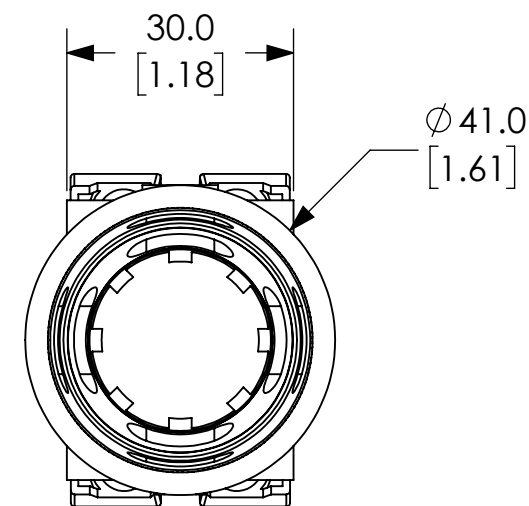

IF KEY WASHER OR LEGEND PLATE ARE NOT USED 4.8MM WIDE LOCATION HOLE NEED NOT BE CUT OUT

NOTES:

1. DIMENSIONS CAN BE CHANGED BY MANUFACTURER WITHOUT NOTICE.
2. DIMENSIONS DO NOT IMPLY TOLERANCE.

AR30G2L-01E3RZC

Units: mm [inches]

Scale: Full

EXTENDED WITH OPEN FULL
GUARD, 24MM, MOMENTARY, LED
24V, RED, 1-NC

AUTOMATIONDIRECT.com