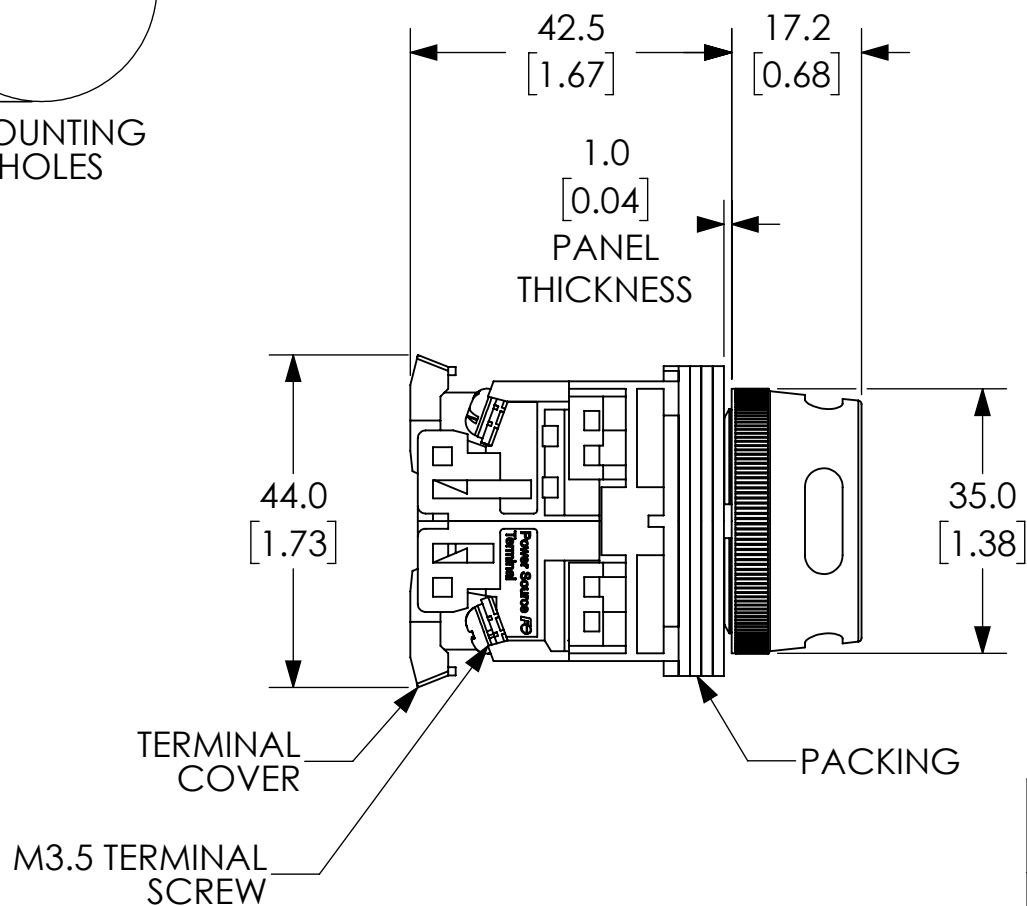

IF KEY WASHER OR LEGEND PLATE ARE NOT USED 4.8MM WIDE LOCATION HOLE NEED NOT BE CUT OUT

NOTES:

1. DIMENSIONS CAN BE CHANGED BY MANUFACTURER WITHOUT NOTICE.
2. DIMENSIONS DO NOT IMPLY TOLERANCE.

AR30G2L-01E3RZC

Units: mm [inches]

Scale: Full

EXTENDED WITH OPEN FULL
GUARD, 24MM, MOMENTARY, LED
24V, RED, 1-NC

AUTOMATIONDIRECT.com