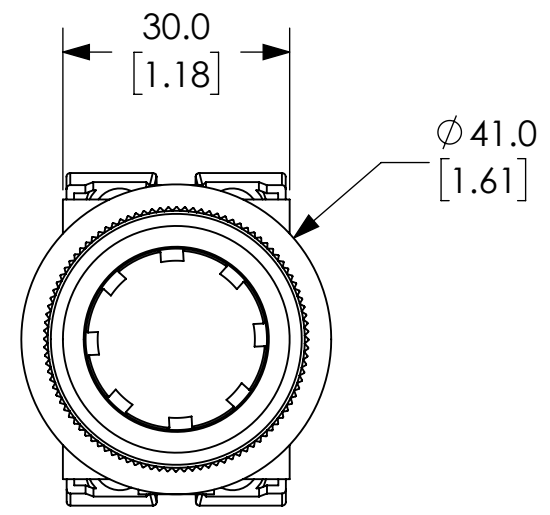

IF KEY WASHER OR LEGEND PLATE ARE NOT USED 4.8MM WIDE LOCATION HOLE NEED NOT BE CUT OUT

NOTES:

1. DIMENSIONS CAN BE CHANGED BY MANUFACTURER WITHOUT NOTICE.
2. DIMENSIONS DO NOT IMPLY TOLERANCE.

AR30E0L-10E3GZC

Units: mm [inches]  
Scale: Full

EXTENDED ROUND HEAD,  
MOMENTARY, LED 24V, GREEN, 1-  
NO