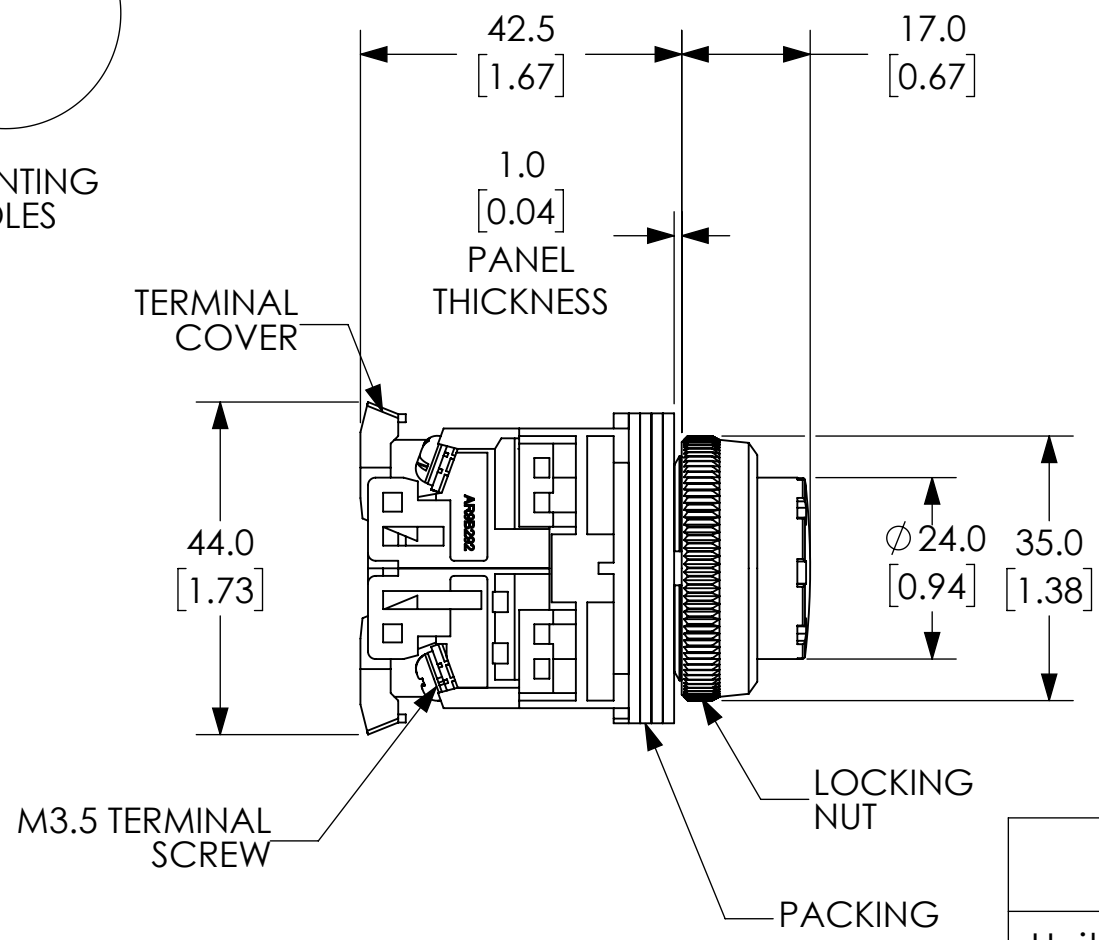

IF KEY WASHER OR LEGEND PLATE ARE NOT USED 4.8MM WIDE LOCATION HOLE NEED NOT BE CUT OUT

NOTES:

1. DIMENSIONS CAN BE CHANGED BY MANUFACTURER WITHOUT NOTICE.
2. DIMENSIONS DO NOT IMPLY TOLERANCE.

AR30E0L-10E3GZC

Units: mm [inches]  
Scale: Full

EXTENDED ROUND HEAD,  
MOMENTARY, LED 24V, GREEN, 1-  
NO