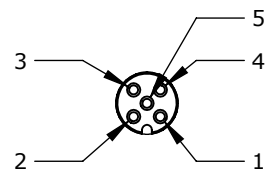

CABLE: 5m,
3 X 18AWG,
16 X 22AWG,
PUR JACKET

5M
[16.4FT]

DETAIL A
SCALE 1 : 1

PIN OUT TABLE	
FUNCTION	CABLE O.D 8.1mm COLOR
+V, PORT 1-4, PIN 1	BROWN
-V, PORT 1-4, PIN 3	BLUE
PORT 1 PIN 4	WHITE
PORT 1 PIN 2	GRAY/PINK
PORT 2 PIN 4	GREEN
PORT 2 PIN 2	RED/BLUE
PORT 3 PIN 4	YELLOW
PORT 3 PIN 2	WHITE/GREEN
PORT 4 PIN 4	GRAY
PORT 4 PIN 2	BROWN/GREEN
PORT 5 PIN 4	PINK
PORT 5 PIN 2	WHITE/YELLOW
PORT 6 PIN 4	RED
PORT 6 PIN 2	YELLOW/BROWN
PORT 7 PIN 4	BLACK
PORT 7 PIN 2	WHITE/GRAY
PORT 8 PIN 4	VIOLET
PORT 8 PIN 2	GRAY/BROWN
PE, PORT 1-4, PIN 5	GREEN/YELLOW

EXACT 12 PASSIVE DISTRIBUTION BLOCK

8000-88512-3980500

AutomationDirect.com
1-800-633-0405

3rd ANGLE	NOT TO SCALE	PART DIMENSIONS MAY DIFFER SLIGHTLY DUE TO MANUFACTURER'S VARIANCES	METRIC UNITS USED FOR PART DESIGN	UNLESS OTHERWISE SPECIFIED UNITS ARE: mm [inch]	MODEL REV. --	DRAWING DATE 6/1/2026	SHEET 1 OF 1
-----------	--------------	---	-----------------------------------	--	---------------	-----------------------	--------------