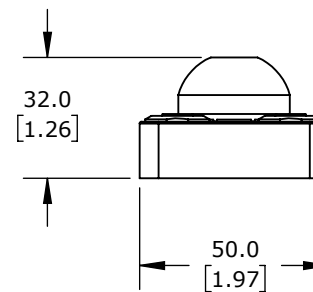

CABLE: 5m,
3 X 18AWG,
16 X 22AWG,
PUR JACKET

5M
[16.4FT]

DETAIL A
SCALE 1 : 1

PIN OUT TABLE	
FUNCTION	CABLE O.D 8.1mm COLOR
+V, PORT 1-4, PIN 1	BROWN
-V, PORT 1-4, PIN 3	BLUE
PORT 1 PIN 4	WHITE
PORT 1 PIN 2	GRAY/PINK
PORT 2 PIN 4	GREEN
PORT 2 PIN 2	RED/BLUE
PORT 3 PIN 4	YELLOW
PORT 3 PIN 2	WHITE/GREEN
PORT 4 PIN 4	GRAY
PORT 4 PIN 2	BROWN/GREEN
PORT 5 PIN 4	PINK
PORT 5 PIN 2	WHITE/YELLOW
PORT 6 PIN 4	RED
PORT 6 PIN 2	YELLOW/BROWN
PORT 7 PIN 4	BLACK
PORT 7 PIN 2	WHITE/GRAY
PORT 8 PIN 4	VIOLET
PORT 8 PIN 2	GRAY/BROWN
PE, PORT 1-4, PIN 5	GREEN/YELLOW

EXACT 12 PASSIVE DISTRIBUTION BLOCK

8000-88512-3980500

AutomationDirect.com
1-800-633-0405

3rd ANGLE	NOT TO SCALE	PART DIMENSIONS MAY DIFFER SLIGHTLY DUE TO MANUFACTURER'S VARIANCES	METRIC UNITS USED FOR PART DESIGN	UNLESS OTHERWISE SPECIFIED UNITS ARE: mm [inch]	MODEL REV. --	DRAWING DATE 6/1/2026	SHEET 1 OF 1
-----------	--------------	---	-----------------------------------	--	---------------	-----------------------	--------------