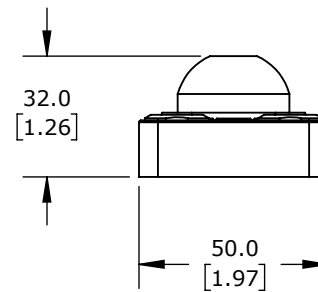

CABLE: 5m,
3 X 18AWG,
16 X 22AWG,
PUR JACKET

5M
[16.4FT]

DETAIL A
SCALE 1 : 1

PIN OUT TABLE	
FUNCTION	CABLE O.D 8.1mm COLOR
+V, PORT 1-4, PIN 1	BROWN
-V, PORT 1-4, PIN 3	BLUE
PORT 1 PIN 4	WHITE
PORT 1 PIN 2	GRAY/PINK
PORT 2 PIN 4	GREEN
PORT 2 PIN 2	RED/BLUE
PORT 3 PIN 4	YELLOW
PORT 3 PIN 2	WHITE/GREEN
PORT 4 PIN 4	GRAY
PORT 4 PIN 2	BROWN/GREEN
PORT 5 PIN 4	PINK
PORT 5 PIN 2	WHITE/YELLOW
PORT 6 PIN 4	RED
PORT 6 PIN 2	YELLOW/BROWN
PORT 7 PIN 4	BLACK
PORT 7 PIN 2	WHITE/GRAY
PORT 8 PIN 4	VIOLET
PORT 8 PIN 2	GRAY/BROWN
PE, PORT 1-4, PIN 5	GREEN/YELLOW

EXACT 12 PASSIVE DISTRIBUTION BLOCK

8000-88510-3980500

AutomationDirect.com
1-800-633-0405

3rd ANGLE	NOT TO SCALE	PART DIMENSIONS MAY DIFFER SLIGHTLY DUE TO MANUFACTURER'S VARIANCES	METRIC UNITS USED FOR PART DESIGN	UNLESS OTHERWISE SPECIFIED UNITS ARE: mm [inch]	MODEL REV. --	DRAWING DATE 6/1/2026	SHEET 1 OF 1
-----------	--------------	---	-----------------------------------	--	---------------	-----------------------	--------------