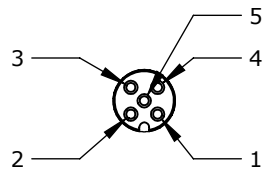

CABLE: 5m,
3 X 18AWG,
16 X 22AWG,
PUR JACKET

5M
[16.4FT]

DETAIL A
SCALE 1 : 1

PIN OUT TABLE	
FUNCTION	CABLE O.D 8.1mm COLOR
+V, PORT 1-4, PIN 1	BROWN
-V, PORT 1-4, PIN 3	BLUE
PORT 1 PIN 4	WHITE
PORT 1 PIN 2	GRAY/PINK
PORT 2 PIN 4	GREEN
PORT 2 PIN 2	RED/BLUE
PORT 3 PIN 4	YELLOW
PORT 3 PIN 2	WHITE/GREEN
PORT 4 PIN 4	GRAY
PORT 4 PIN 2	BROWN/GREEN
PORT 5 PIN 4	PINK
PORT 5 PIN 2	WHITE/YELLOW
PORT 6 PIN 4	RED
PORT 6 PIN 2	YELLOW/BROWN
PORT 7 PIN 4	BLACK
PORT 7 PIN 2	WHITE/GRAY
PORT 8 PIN 4	VIOLET
PORT 8 PIN 2	GRAY/BROWN
PE, PORT 1-4, PIN 5	GREEN/YELLOW

EXACT 12 PASSIVE DISTRIBUTION BLOCK

8000-88510-3980500

AutomationDirect.com
1-800-633-0405

3rd ANGLE	NOT TO SCALE	PART DIMENSIONS MAY DIFFER SLIGHTLY DUE TO MANUFACTURER'S VARIANCES	METRIC UNITS USED FOR PART DESIGN	UNLESS OTHERWISE SPECIFIED UNITS ARE: mm [inch]	MODEL REV. --	DRAWING DATE 6/1/2026	SHEET 1 OF 1
-----------	--------------	---	-----------------------------------	--	---------------	-----------------------	--------------