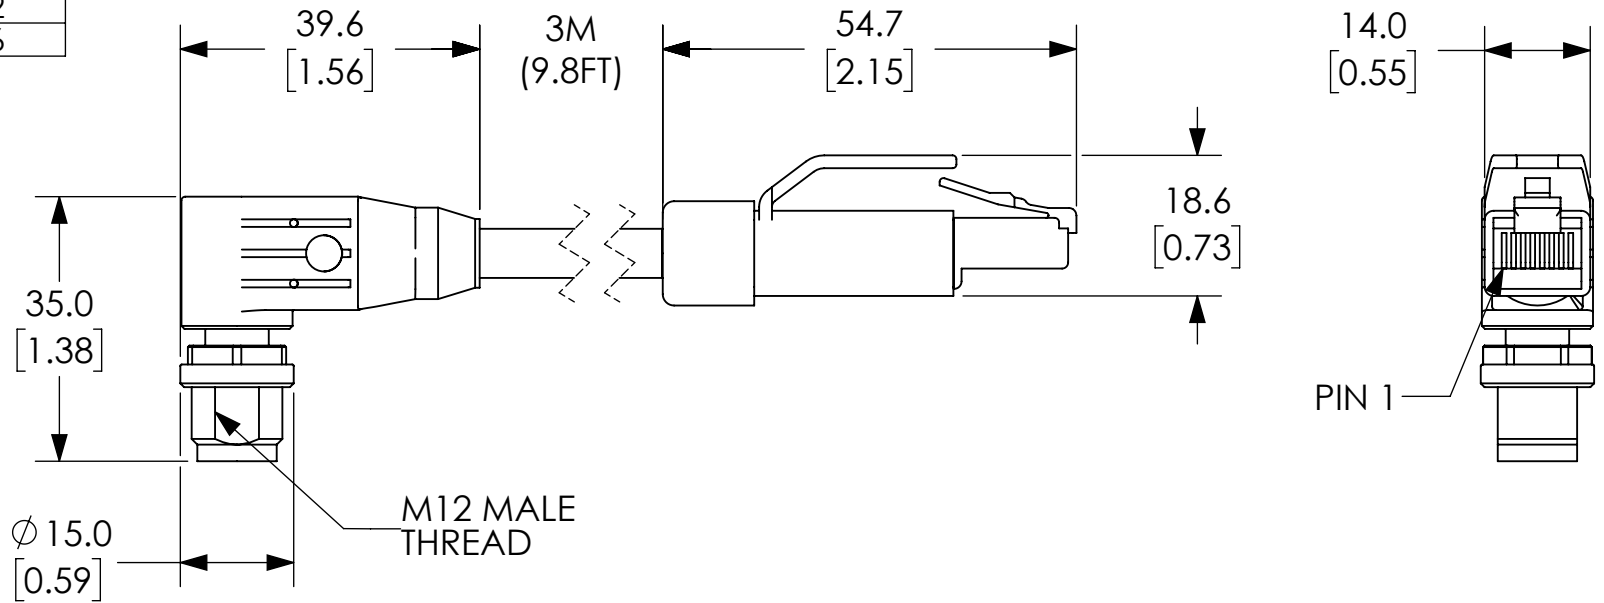

M12 - RJ45 WIRING

| CONNECTOR TYPE | M12 | RJ45 |
|----------------|-----|------|
| PIN NUMBER | 1 | 1 |
| | 2 | 3 |
| | 3 | 2 |
| | 4 | 6 |

NOTES:

1. DIMENSIONS CAN BE CHANGED BY MANUFACTURER WITHOUT NOTICE.
2. DIMENSIONS DO NOT IMPLY TOLERANCE.

7700-44761-S4U0300

Units: mm [inches]
Scale: Full

CABLE, M12 MALE 90DEG / RJ45
MALE, SHIELDED, 3M,
2X2XAWG24, TPE TEAL

AUTOMATIONDIRECT.com