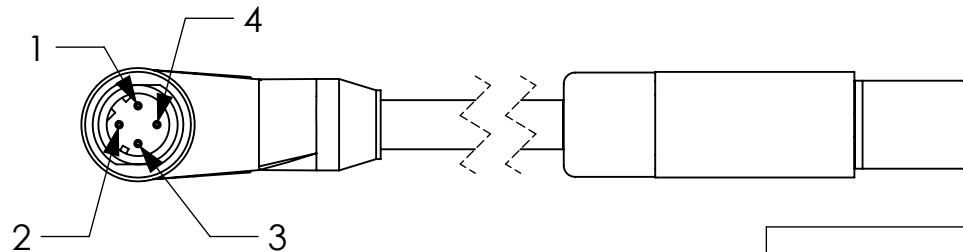

M12 - RJ45 WIRING

| CONNECTOR TYPE | M12 | RJ45 |
|----------------|-----|------|
| PIN NUMBER | 1 | 1 |
| | 2 | 3 |
| | 3 | 2 |
| | 4 | 6 |

NOTES:

1. DIMENSIONS CAN BE CHANGED BY MANUFACTURER WITHOUT NOTICE.
2. DIMENSIONS DO NOT IMPLY TOLERANCE.

7700-44761-S4U0300

Units: mm [inches]
Scale: Full

CABLE, M12 MALE 90DEG / RJ45
MALE, SHIELDED, 3M,
2X2XAWG24, TPE TEAL

AUTOMATIONDIRECT.com