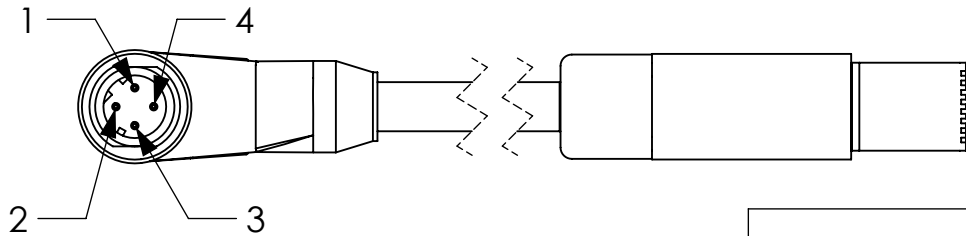

M12 - RJ45 WIRING

CONNECTOR TYPE	M12	RJ45
PIN NUMBER	1	1
	2	3
	3	2
	4	6

NOTES:

1. DIMENSIONS CAN BE CHANGED BY MANUFACTURER WITHOUT NOTICE.
2. DIMENSIONS DO NOT IMPLY TOLERANCE.

7700-44761-S4U0100

Units: mm [inches]  
Scale: Full

CABLE, M12 MALE 90DEG / RJ45  
MALE, SHIELDED, 1M,  
2X2XAWG24, TPE TEAL