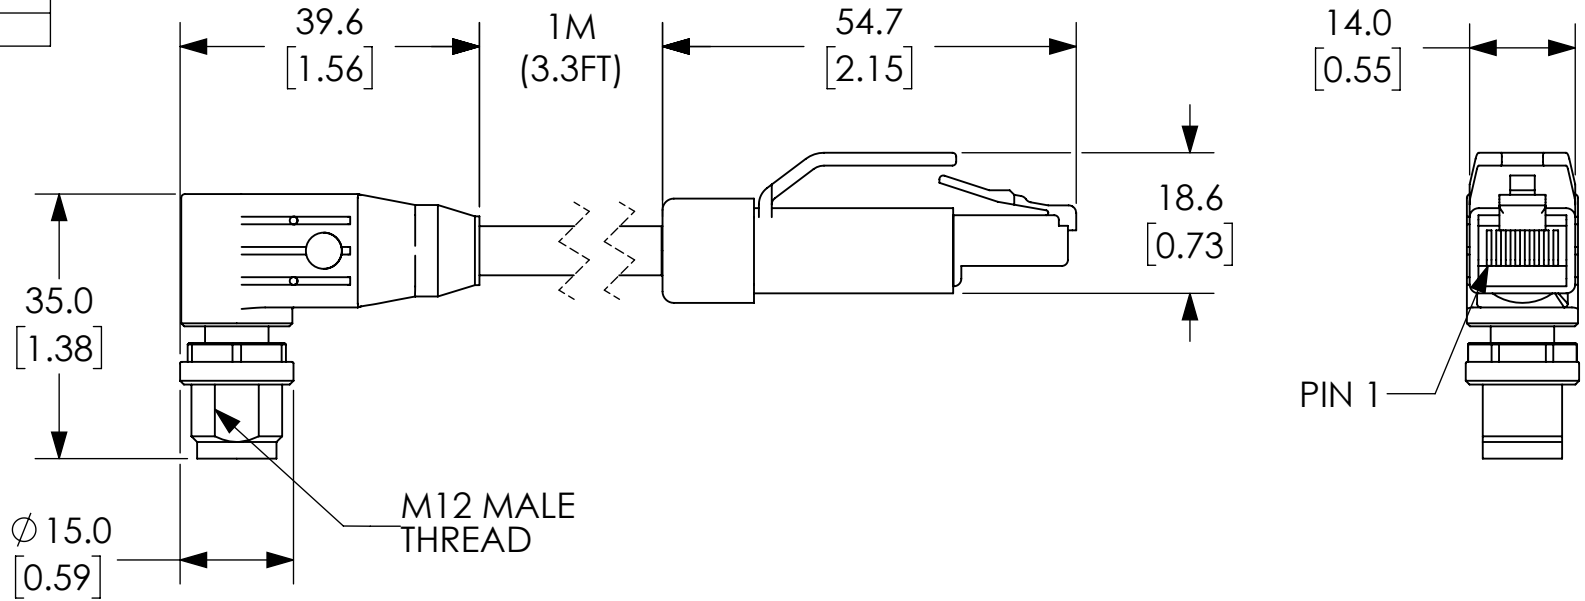

M12 - RJ45 WIRING

CONNECTOR TYPE	M12	RJ45
PIN NUMBER	1	1
	2	3
	3	2
	4	6

NOTES:

1. DIMENSIONS CAN BE CHANGED BY MANUFACTURER WITHOUT NOTICE.
2. DIMENSIONS DO NOT IMPLY TOLERANCE.

7700-44761-S4U0100

Units: mm [inches]  
Scale: Full

CABLE, M12 MALE 90DEG / RJ45  
MALE, SHIELDED, 1M,  
2X2XAWG24, TPE TEAL