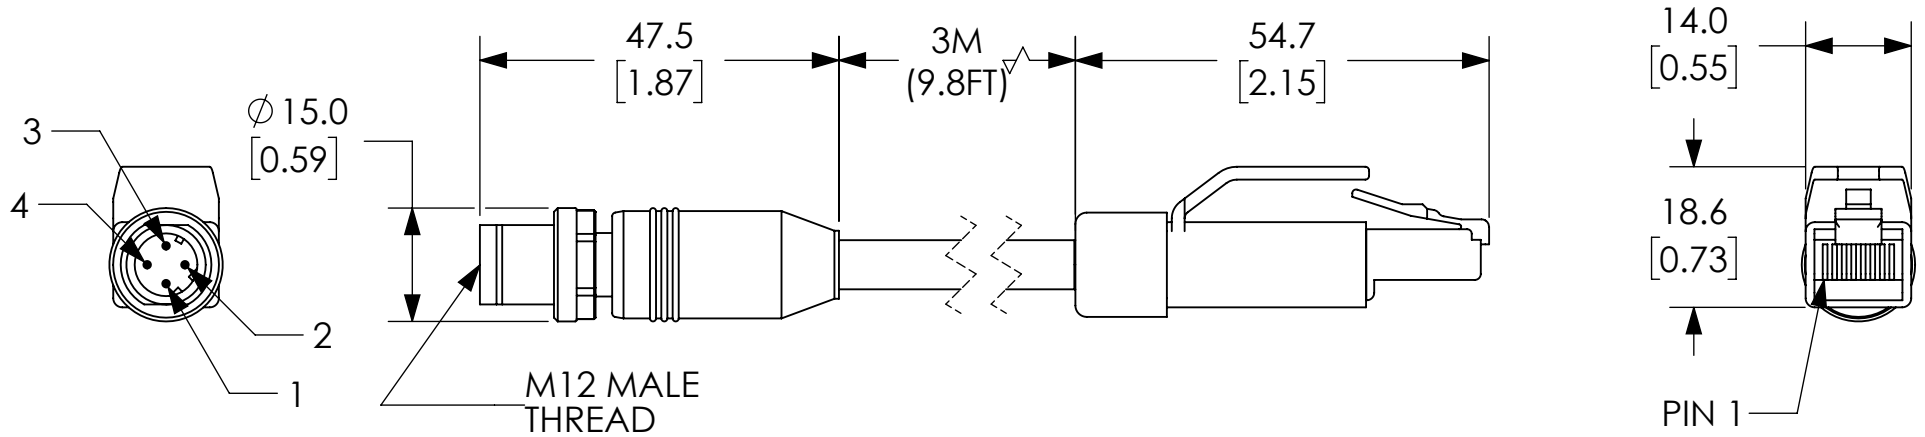

M12 - RJ45 WIRING

CONNECTOR TYPE	M12	RJ45
PIN NUMBER	1	1
	2	3
	3	2
	4	6

NOTES:

1. DIMENSIONS CAN BE CHANGED BY MANUFACTURER WITHOUT NOTICE.
2. DIMENSIONS DO NOT IMPLY TOLERANCE.

7700-44711-S4U0300

Units: mm [inches]

Scale: Full

CABLE, M12 MALE 0DEG / RJ45  
MALE, SHIELDED, 3M,  
2X2XAWG24, TPE TEAL

**AUTOMATIONDIRECT**.com