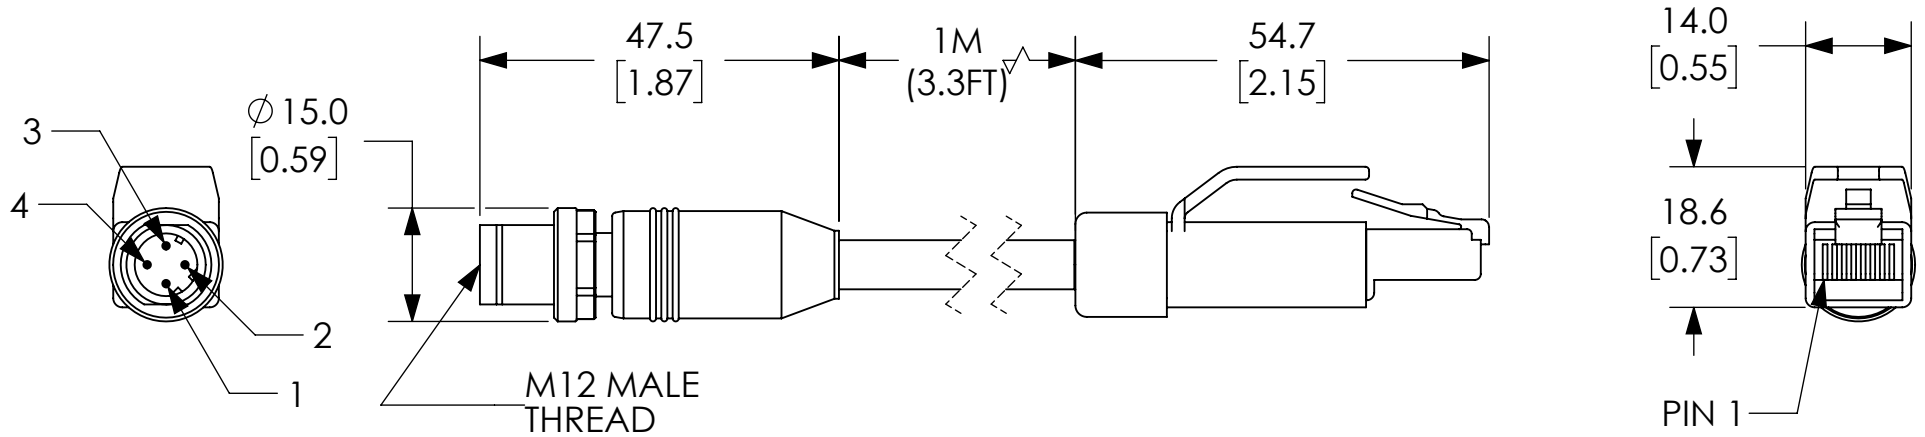

M12 - RJ45 WIRING

CONNECTOR TYPE	M12	RJ45
PIN NUMBER	1	1
	2	3
	3	2
	4	6

NOTES:

1. DIMENSIONS CAN BE CHANGED BY MANUFACTURER WITHOUT NOTICE.
2. DIMENSIONS DO NOT IMPLY TOLERANCE.

7700-44711-S4U0100

Units: mm [inches]

Scale: Full

CABLE, M12 MALE 0DEG / RJ45  
MALE, SHIELDED, 1M,  
2X2XAWG24, TPE TEAL

**AUTOMATIONDIRECT**.com