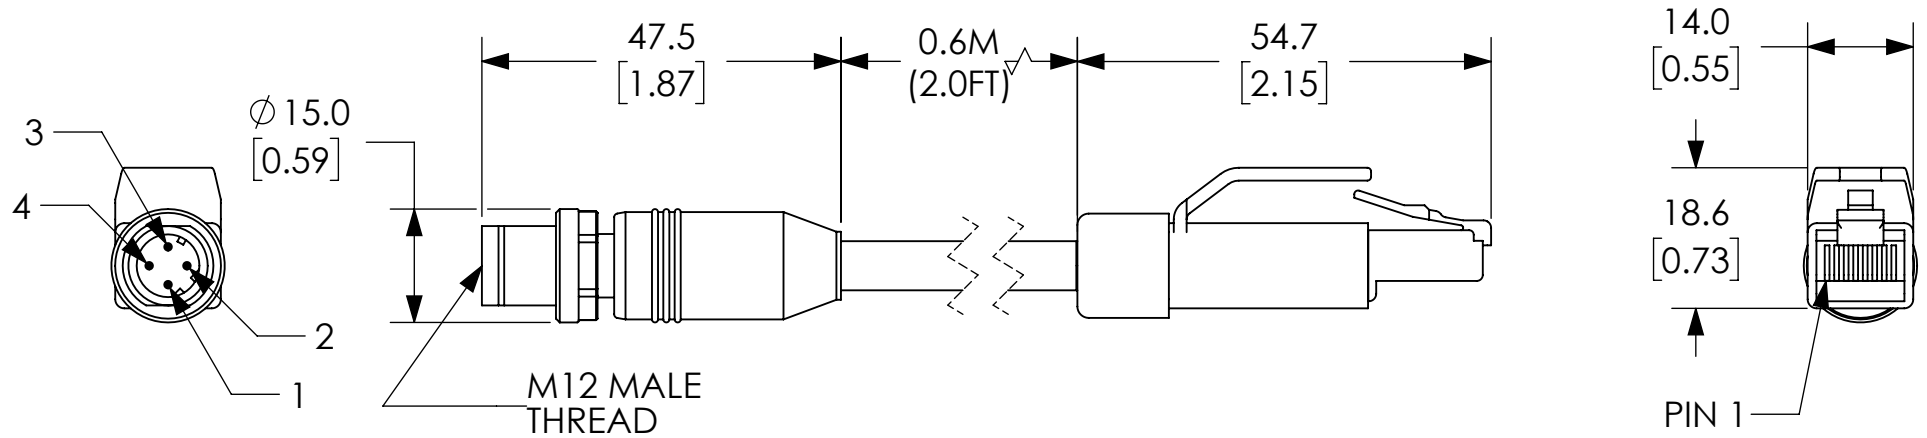

M12 - RJ45 WIRING

CONNECTOR TYPE	M12	RJ45
PIN NUMBER	1	1
	2	3
	3	2
	4	6

NOTES:

1. DIMENSIONS CAN BE CHANGED BY MANUFACTURER WITHOUT NOTICE.
2. DIMENSIONS DO NOT IMPLY TOLERANCE.

7700-44711-S4U0060

Units: mm [inches]  
Scale: Full

**CABLE, M12 MALE 0DEG / RJ45  
MALE, SHIELDED, 0.6M,  
2X2XAWG24, TPE TEAL**

**AUTOMATIONDIRECT.com**