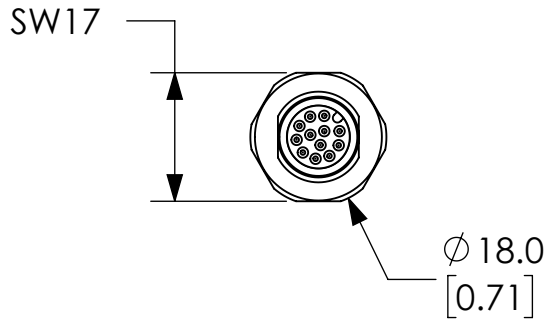

PIN	WIRE COLOR
1	BROWN
2	BLUE
3	WHITE
4	GREEN
5	PINK
6	YELLOW
7	BLACK
8	GRAY
9	RED
10	VIOLETTE
11	GRAY/PINK
12	RED / BLUE

NOTES:

1. DIMENSIONS CAN BE CHANGED BY MANUFACTURER WITHOUT NOTICE.
2. DIMENSIONS DO NOT IMPLY TOLERANCE.

7000-19162-9790100

Units: mm [inches]  
Scale: Full

M12 RECEPTACLE, MALE, FRONT FLANGE MOUNT, 12x0.14, 1M LENGTH

**AUTOMATIONDIRECT**.com