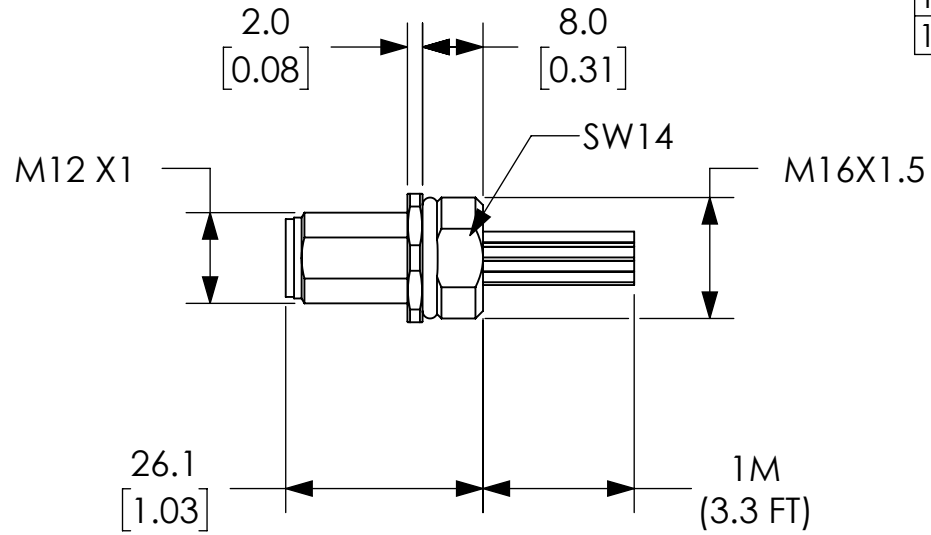

PIN	WIRE COLOR
1	BROWN
2	BLUE
3	WHITE
4	GREEN
5	PINK
6	YELLOW
7	BLACK
8	GRAY
9	RED
10	VIOLETTE
11	GRAY/PINK
12	RED / BLUE

NOTES:

1. DIMENSIONS CAN BE CHANGED BY MANUFACTURER WITHOUT NOTICE.
2. DIMENSIONS DO NOT IMPLY TOLERANCE.

7000-19162-9790100

Units: mm [inches]  
Scale: Full

M12 RECEPTACLE, MALE, FRONT FLANGE MOUNT, 12x0.14, 1M LENGTH

**AUTOMATIONDIRECT**.com