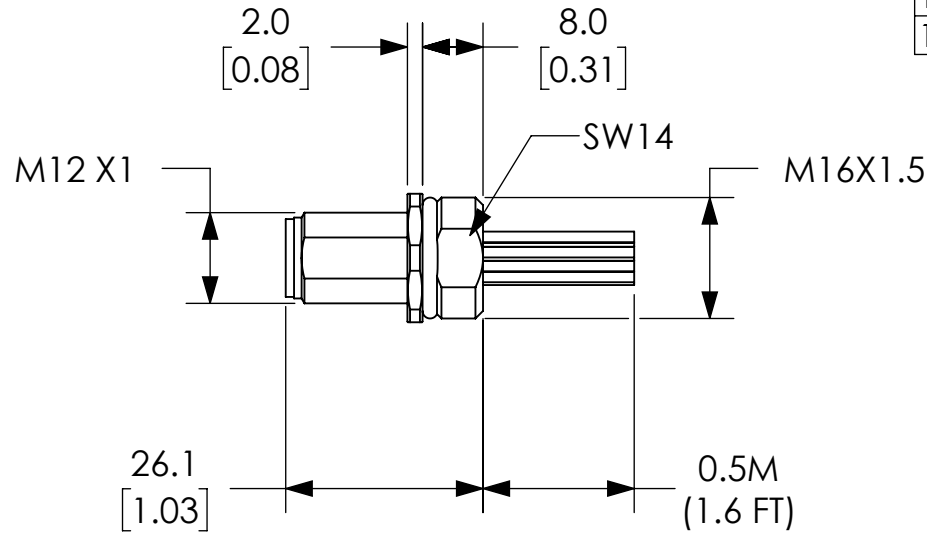

PIN	WIRE COLOR
1	BROWN
2	BLUE
3	WHITE
4	GREEN
5	PINK
6	YELLOW
7	BLACK
8	GRAY
9	RED
10	VIOLETTE
11	GRAY/PINK
12	RED / BLUE

NOTES:

1. DIMENSIONS CAN BE CHANGED BY MANUFACTURER WITHOUT NOTICE.
2. DIMENSIONS DO NOT IMPLY TOLERANCE.

7000-19162-9790050

Units: mm [inches]
Scale: Full

M12 RECEPTACLE, MALE, FRONT
FLANGE MOUNT, 12x0.14, 0.5M
LENGTH