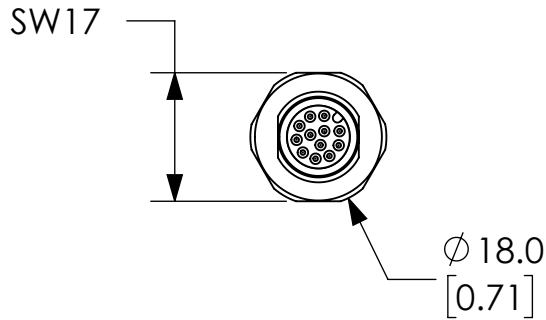

PIN	WIRE COLOR
1	BROWN
2	BLUE
3	WHITE
4	GREEN
5	PINK
6	YELLOW
7	BLACK
8	GRAY
9	RED
10	VIOLETTE
11	GRAY/PINK
12	RED / BLUE

NOTES:

1. DIMENSIONS CAN BE CHANGED BY MANUFACTURER WITHOUT NOTICE.
2. DIMENSIONS DO NOT IMPLY TOLERANCE.

7000-19162-9790050

Units: mm [inches]
Scale: Full

M12 RECEPTACLE, MALE, FRONT
FLANGE MOUNT, 12x0.14, 0.5M
LENGTH