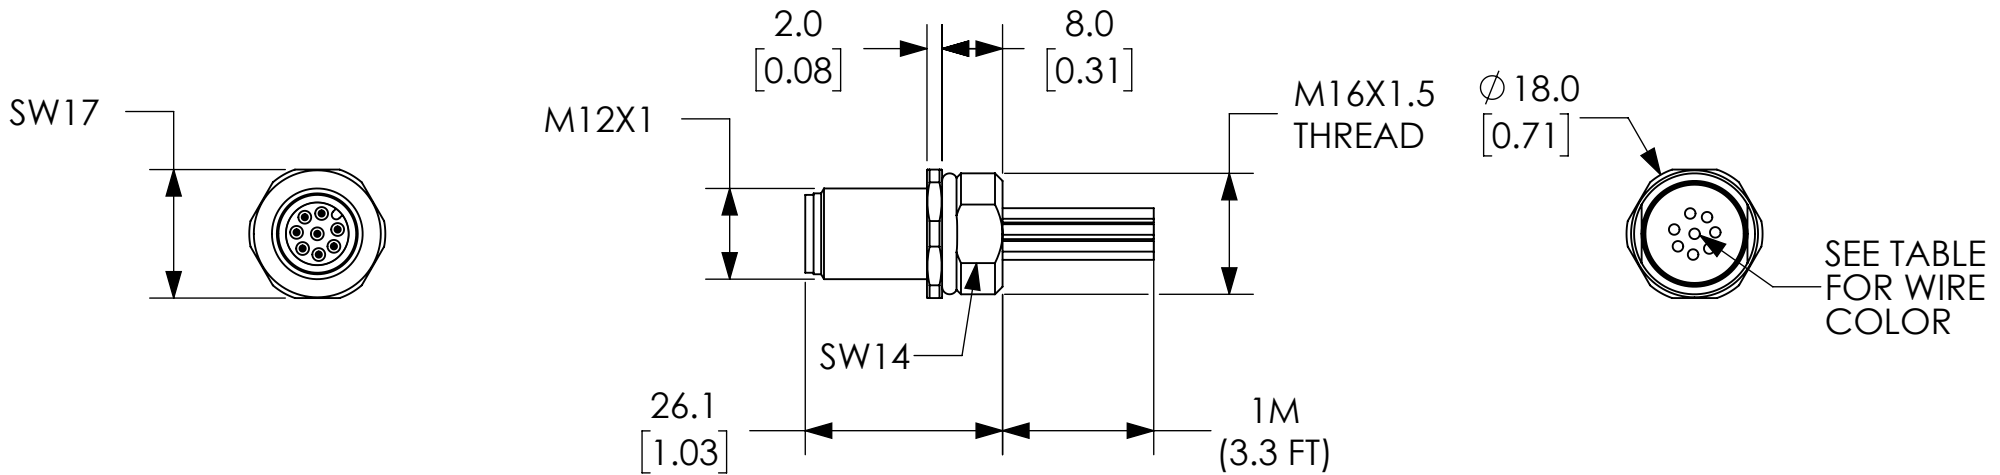

PINOUT

PIN	WIRE COLOR
1	BROWN
2	WHITE
3	BLUE
4	BLACK
5	GRAY
6	PINK
7	VIOLETTE
8	ORANGE

NOTES:

1. DIMENSIONS CAN BE CHANGED BY MANUFACTURER WITHOUT NOTICE.
2. DIMENSIONS DO NOT IMPLY TOLERANCE.

7000-17162-9820100

Units: mm [inches]
 Scale: Full

**M12 RECEPTACLE, MALE, FRONT
 FLANGE MOUNT, 8x0.25, 1M
 LENGTH**

AUTOMATIONDIRECT.com