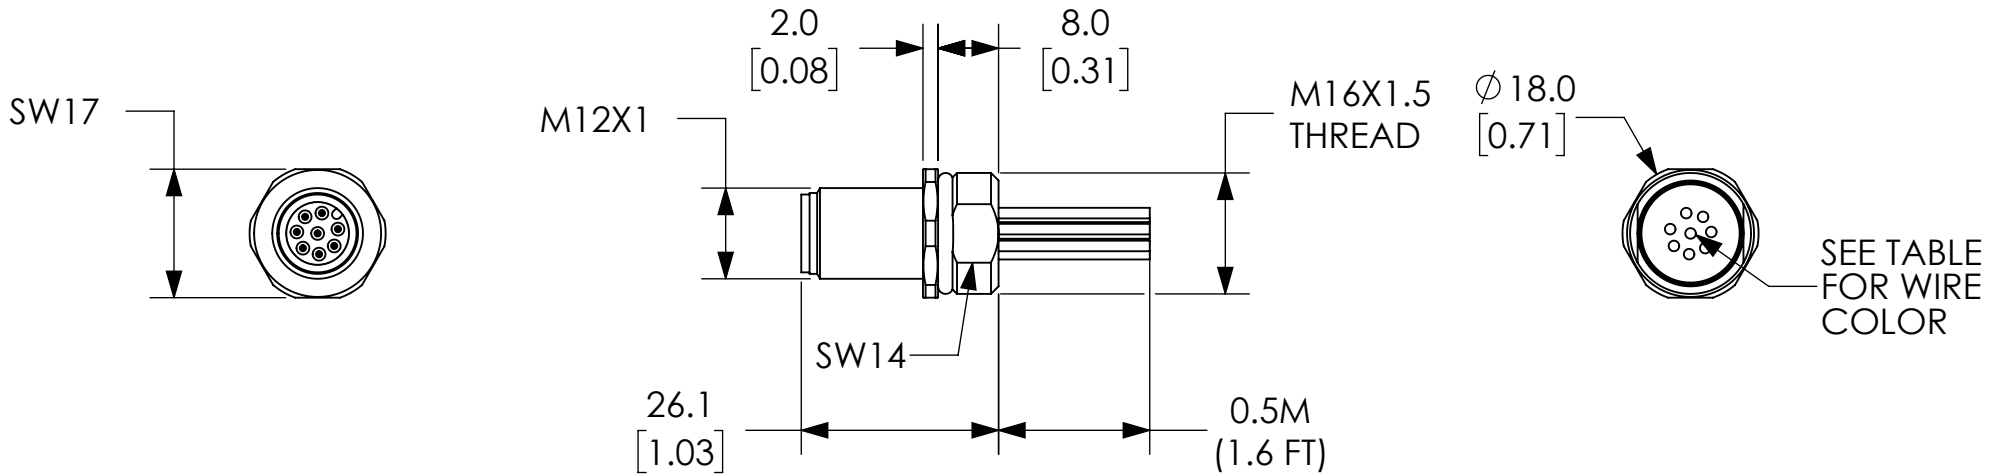

PIN	WIRE COLOR
1	BROWN
2	WHITE
3	BLUE
4	BLACK
5	GRAY
6	PINK
7	VIOLETTE
8	ORANGE

NOTES:

1. DIMENSIONS CAN BE CHANGED BY MANUFACTURER WITHOUT NOTICE.
2. DIMENSIONS DO NOT IMPLY TOLERANCE.

7000-17162-9820050

Units: mm [inches]

Scale: Full

M12 RECEPTACLE, MALE, FRONT  
FLANGE MOUNT, 8x0.25, 0.5M  
LENGTH

**AUTOMATIONDIRECT**.com