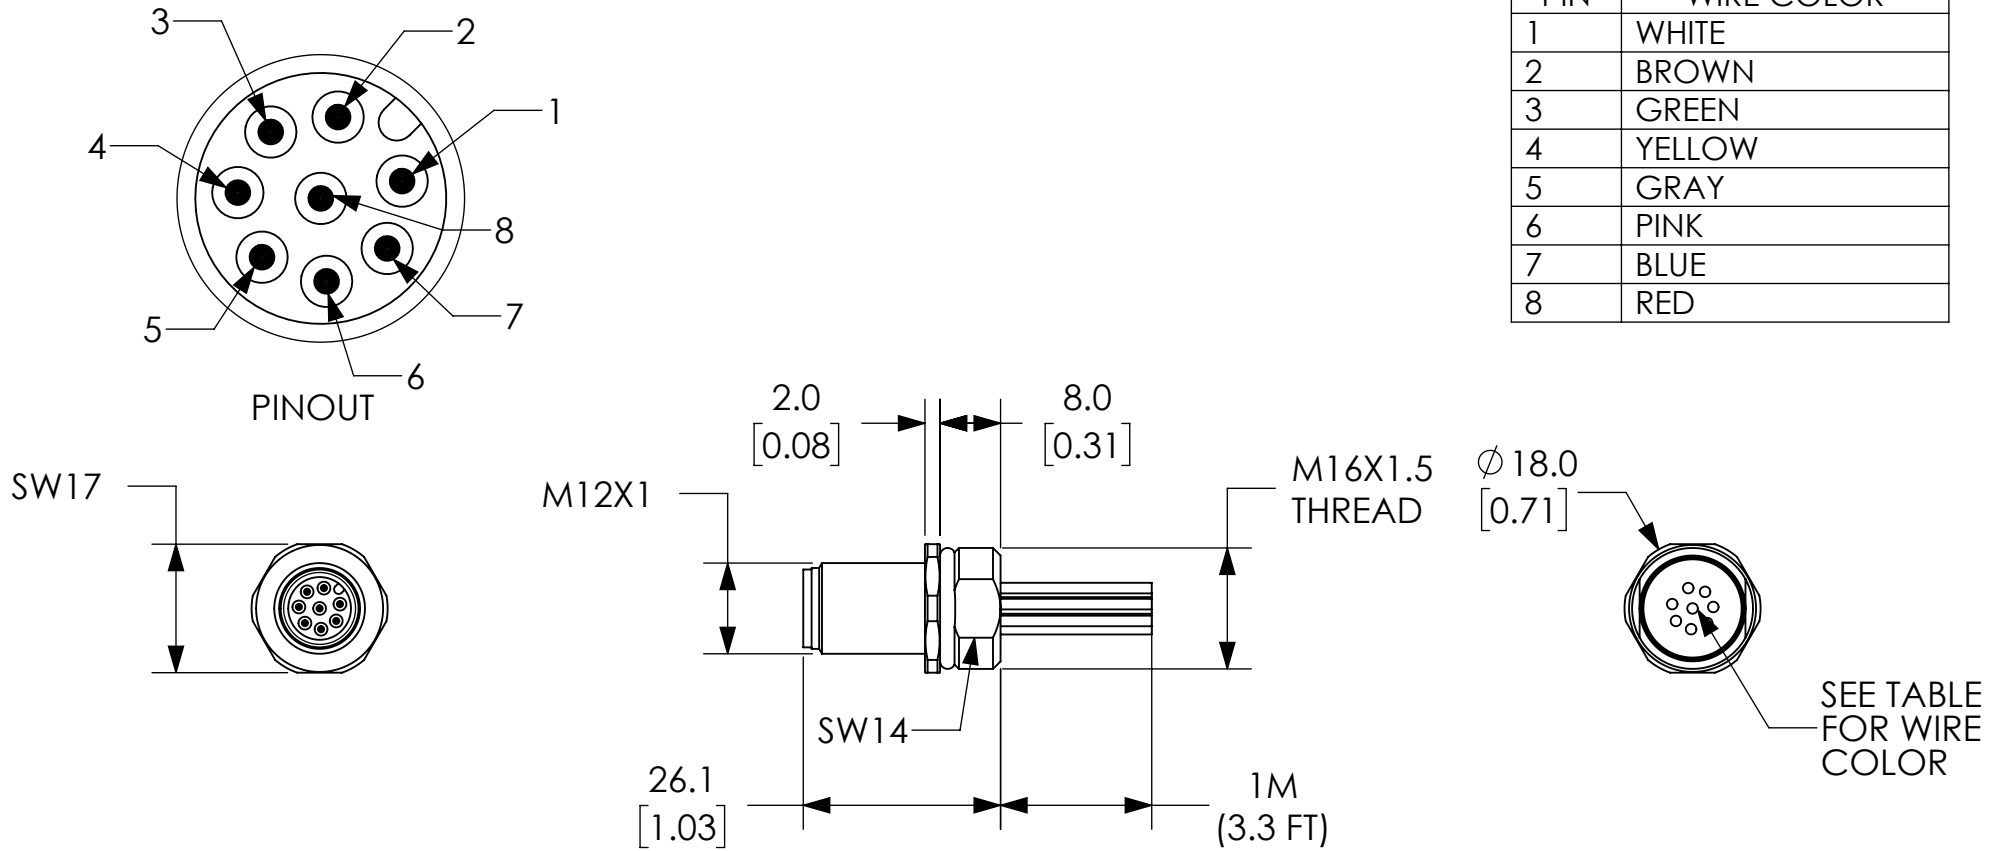

PIN	WIRE COLOR
1	WHITE
2	BROWN
3	GREEN
4	YELLOW
5	GRAY
6	PINK
7	BLUE
8	RED

NOTES:

1. DIMENSIONS CAN BE CHANGED BY MANUFACTURER WITHOUT NOTICE.
2. DIMENSIONS DO NOT IMPLY TOLERANCE.

7000-17162-9730100

Units: mm [inches]  
 Scale: Full

M12 RECEPTACLE, MALE, FRONT  
 FLANGE MOUNT, A-CODE, 8x0.25,  
 1M LENGTH

**AUTOMATIONDIRECT**.com