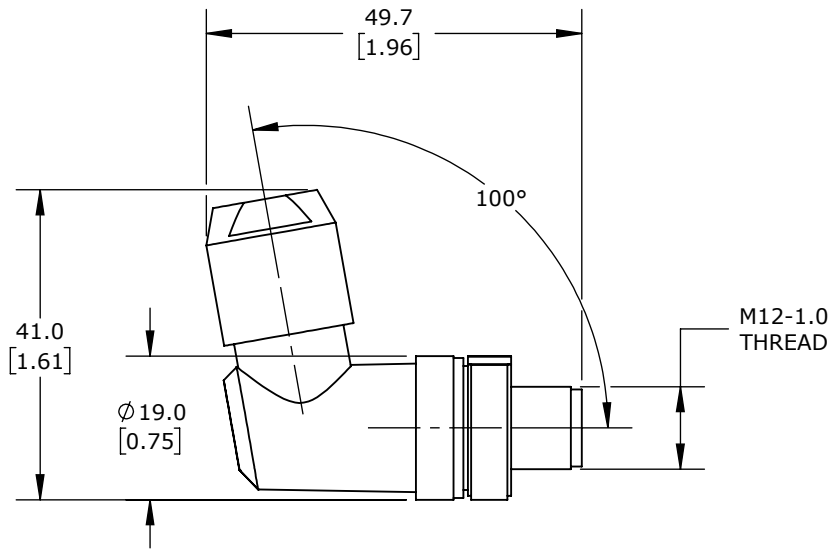

DETAIL A
SCALE 2 : 1

4-PIN M12 90-DEGREE MALE D-CODED, ACCEPTS CABLE DIAMETER SIZE 4-8MM, 26-18 AWG, PUSH-LOCK SPRING CLAMP CONNECTION, IP65 IP67.

MURRELEKTRONIK FIELD WIREABLE CONNECTOR

7000-14811-000000

AutomationDirect.com
1-800-633-0405

3rd ANGLE	NOT TO SCALE	PART DIMENSIONS MAY DIFFER SLIGHTLY DUE TO MANUFACTURER'S VARIANCES	METRIC UNITS USED FOR PART DESIGN	UNLESS OTHERWISE SPECIFIED UNITS ARE: mm [inch]	LATEST VERSION 8/27/2024	SHEET 1 OF 1
-----------	--------------	---	-----------------------------------	--	-----------------------------	--------------