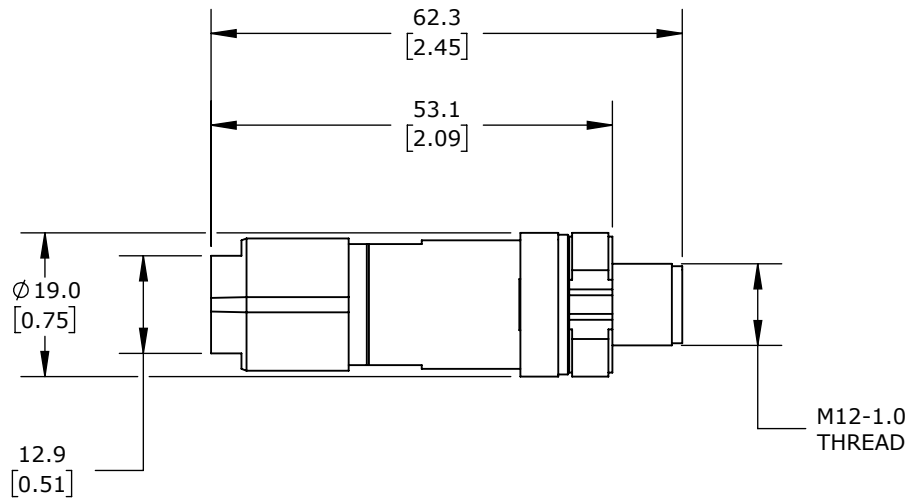

DETAIL A
SCALE 2 : 1

4-PIN M12 AXIAL MALE D-CODED, ACCEPTS CABLE DIAMETER SIZE 4-8MM, 26-18 AWG, PUSH-LOCK SPRING CLAMP CONNECTION, IP65 IP67.

MURRELEKTRONIK FIELD WIREABLE CONNECTOR

7000-14801-000000

AutomationDirect.com
1-800-633-0405

3rd
ANGLE

NOT TO
SCALE

PART DIMENSIONS MAY DIFFER SLIGHTLY
DUE TO MANUFACTURER'S VARIANCES

METRIC UNITS USED
FOR PART DESIGN

UNLESS OTHERWISE
SPECIFIED UNITS ARE:

mm
[inch]

LATEST VERSION
8/27/2024

SHEET 1 OF 1