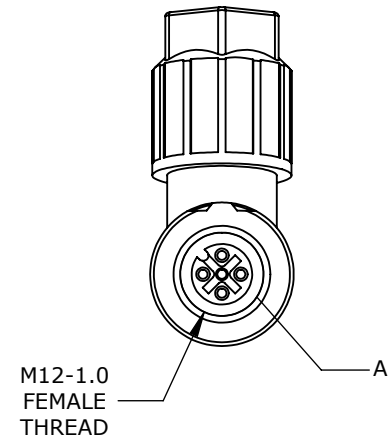

DETAIL A
SCALE 2 : 1

5-PIN M12 90-DEGREE FEMALE A-CODED, ACCEPTS CABLE DIAMETER SIZE 4-8MM, 26-18 AWG, PUSH-LOCK SPRING CLAMP CONNECTION, IP65 IP67.

MURRELEKTRONIK FIELD WIREABLE CONNECTOR

7000-13951-000000

AutomationDirect.com
1-800-633-0405

3rd
ANGLE

NOT TO
SCALE

PART DIMENSIONS MAY DIFFER SLIGHTLY
DUE TO MANUFACTURER'S VARIANCES

METRIC UNITS USED
FOR PART DESIGN

UNLESS OTHERWISE
SPECIFIED UNITS ARE:

mm
[inch]