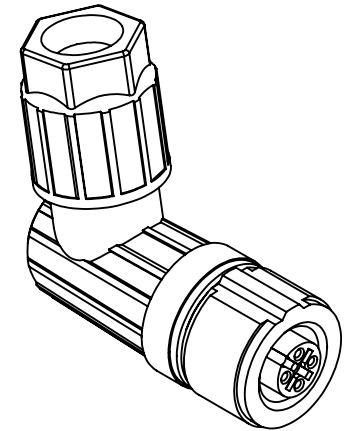

DETAIL A
SCALE 2 : 1

5-PIN M12 90-DEGREE FEMALE A-CODED, ACCEPTS CABLE DIAMETER SIZE 4-8MM, 26-18 AWG, PUSH-LOCK SPRING CLAMP CONNECTION, IP65 IP67.

MURRELEKTRONIK FIELD WIREABLE CONNECTOR

7000-13951-000000

AutomationDirect.com
1-800-633-0405

3rd
ANGLE

NOT TO
SCALE

PART DIMENSIONS MAY DIFFER SLIGHTLY
DUE TO MANUFACTURER'S VARIANCES

METRIC UNITS USED
FOR PART DESIGN

UNLESS OTHERWISE
SPECIFIED UNITS ARE:

mm
[inch]