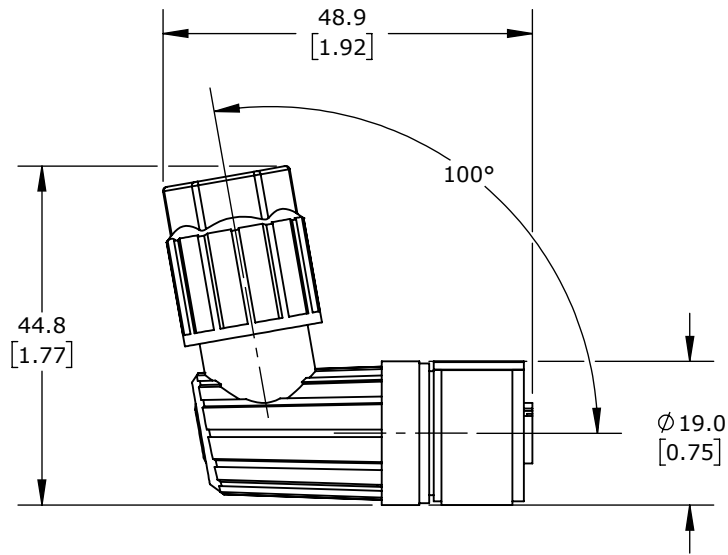

DETAIL A
SCALE 2 : 1

5-PIN M12 90-DEGREE FEMALE A-CODED, ACCEPTS CABLE DIAMETER SIZE 4-8MM, 26-18 AWG, PUSH-LOCK SPRING CLAMP CONNECTION, IP65 IP67.

MURRELEKTRONIK FIELD WIREABLE CONNECTOR

7000-13951-000000

AutomationDirect.com
1-800-633-0405

3rd
ANGLE

NOT TO
SCALE

PART DIMENSIONS MAY DIFFER SLIGHTLY
DUE TO MANUFACTURER'S VARIANCES

METRIC UNITS USED
FOR PART DESIGN

UNLESS OTHERWISE
SPECIFIED UNITS ARE:

mm
[inch]