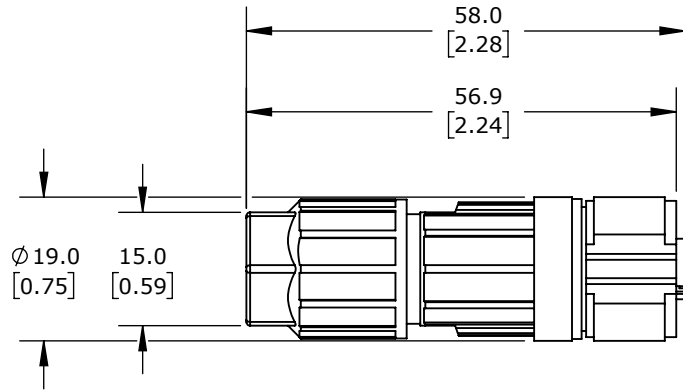

DETAIL A
SCALE 2 : 1

5-PIN M12 AXIAL FEMALE A-CODED, ACCEPTS CABLE DIAMETER SIZE 4-8MM, 26-18 AWG, PUSH-LOCK SPRING CLAMP CONNECTION, IP65 IP67.

MURRELEKTRONIK FIELD WIREABLE CONNECTOR

7000-13941-000000

AutomationDirect.com
1-800-633-0405

3rd
ANGLE

NOT TO
SCALE

PART DIMENSIONS MAY DIFFER SLIGHTLY
DUE TO MANUFACTURER'S VARIANCES

METRIC UNITS USED
FOR PART DESIGN

UNLESS OTHERWISE
SPECIFIED UNITS ARE:

mm
[inch]

LATEST VERSION
8/27/2024

SHEET 1 OF 1