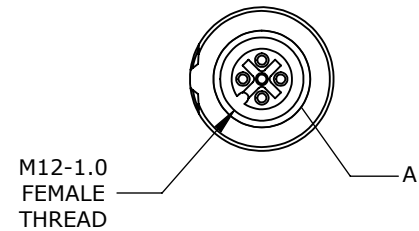

DETAIL A
SCALE 2 : 1

5-PIN M12 AXIAL FEMALE A-CODED, ACCEPTS CABLE DIAMETER SIZE 4-8MM, 26-18 AWG, PUSH-LOCK SPRING CLAMP CONNECTION, IP65 IP67.

MURRELEKTRONIK FIELD WIREABLE CONNECTOR

7000-13941-000000

AutomationDirect.com
1-800-633-0405

3rd
ANGLE

NOT TO
SCALE

PART DIMENSIONS MAY DIFFER SLIGHTLY
DUE TO MANUFACTURER'S VARIANCES

METRIC UNITS USED
FOR PART DESIGN

UNLESS OTHERWISE
SPECIFIED UNITS ARE:

mm
[inch]

LATEST VERSION
8/27/2024

SHEET 1 OF 1