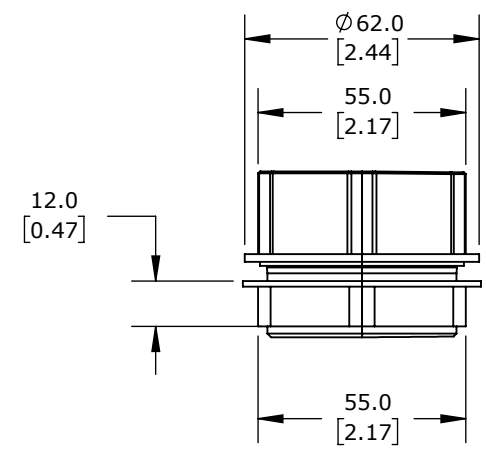

1 SPACE FOR  
KDT/X SERIES LARGE  
GROMMET.

POLYAMIDE FRAME, TPE GROMMET BLOCK, M50 X 1.5MM FRAME, BLACK, (1) LARGE OPENING(S),  
UL TYPE 12, IP65. PACKAGE OF 5. REQUIRES (1) MURRPLASTIK KDT/X SERIES LARGE GROMMETS.

MURRPLASTIK KDL/D-MONO CABLE ENTRY SYSTEM FRAME		568640		AutomationDirect.com 1-800-633-0405	
3rd ANGLE	NOT TO SCALE	PART DIMENSIONS MAY DIFFER SLIGHTLY DUE TO MANUFACTURER'S VARIANCES	METRIC UNITS USED FOR PART DESIGN	UNLESS OTHERWISE SPECIFIED UNITS ARE:	mm [inch]
					LATEST VERSION 12/3/2024
					SHEET 1 OF 1