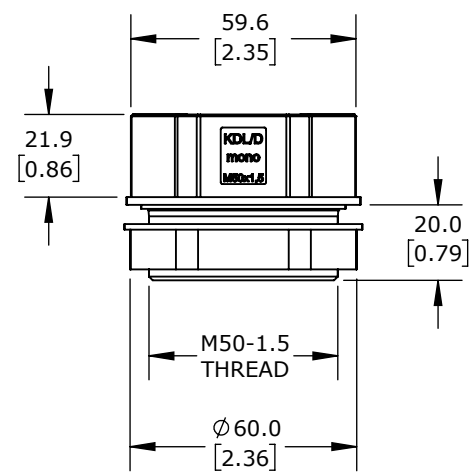

1 SPACE FOR  
KDT/X SERIES LARGE  
GROMMET.

POLYAMIDE FRAME, TPE GROMMET BLOCK, M50 X 1.5MM FRAME, BLACK, (1) LARGE OPENING(S),  
UL TYPE 12, IP65. PACKAGE OF 5. REQUIRES (1) MURRPLASTIK KDT/X SERIES LARGE GROMMETS.

MURRPLASTIK KDL/D-MONO CABLE ENTRY SYSTEM FRAME		568640		AutomationDirect.com 1-800-633-0405	
3rd ANGLE	NOT TO SCALE	PART DIMENSIONS MAY DIFFER SLIGHTLY DUE TO MANUFACTURER'S VARIANCES	METRIC UNITS USED FOR PART DESIGN	UNLESS OTHERWISE SPECIFIED UNITS ARE:	mm [inch]
					LATEST VERSION 12/3/2024
					SHEET 1 OF 1