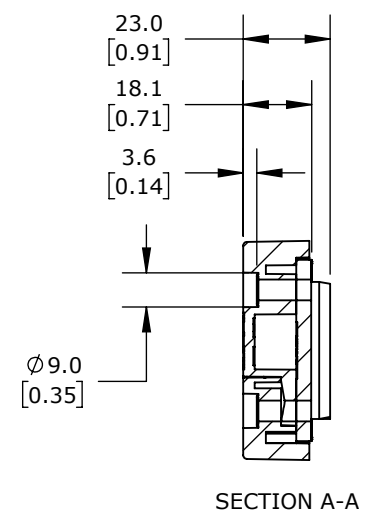

2 SPACES FOR  
KDT/X SERIES  
LARGE GROMMETS

POLYPROPYLENE FRAME, TPE GROMMET BLOCK, 16-PIN FRAME, BLACK,  
(2) LARGE OPENING(S), UL TYPE 12, IP65. REQUIRES (2) MURRPLASTIK  
KDT/X SERIES LARGE GROMMETS.

<b>MURRPLASTIK KDL/D CABLE ENTRY SYSTEM FRAME</b>			<b>568318</b>		AutomationDirect.com 1-800-633-0405	
3rd ANGLE	NOT TO SCALE	PART DIMENSIONS MAY DIFFER SLIGHTLY DUE TO MANUFACTURER'S VARIANCES	METRIC UNITS USED FOR PART DESIGN	UNLESS OTHERWISE SPECIFIED UNITS ARE:	<b>mm</b> [inch]	LATEST VERSION 12/3/2024
						SHEET 1 OF 1