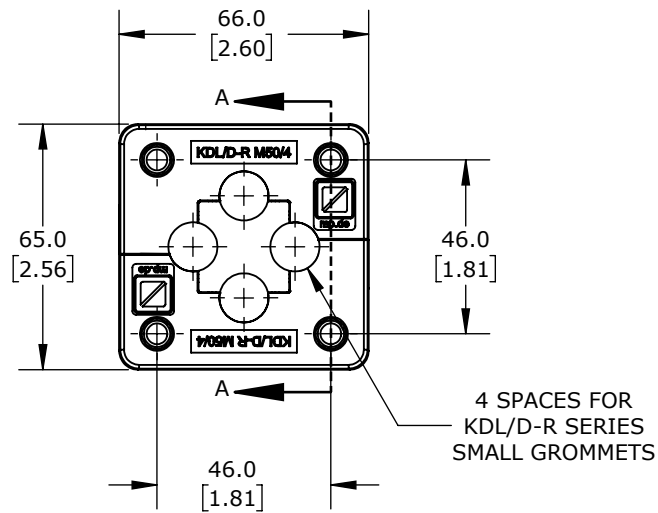

PANEL CUTOUT DETAIL

SECTION A-A

POLYPROPYLENE FRAME, TPE GROMMET BLOCK, 50MM DIAMETER FRAME, BLACK, (4) SMALL OPENING(S), UL TYPE 12, IP65. REQUIRES (4) MURRPLASTIK KDT/X SERIES SMALL GROMMETS.

MURRPLASTIK KDL/D-R CABLE ENTRY SYSTEM FRAME

568317

AutomationDirect.com
1-800-633-0405

	3rd ANGLE	NOT TO SCALE	PART DIMENSIONS MAY DIFFER SLIGHTLY DUE TO MANUFACTURER'S VARIANCES	METRIC UNITS USED FOR PART DESIGN	UNLESS OTHERWISE SPECIFIED UNITS ARE:	mm [inch]	LATEST VERSION 12/3/2024	SHEET 1 OF 1
--	-----------	--------------	---	-----------------------------------	---------------------------------------	-----------	--------------------------	--------------