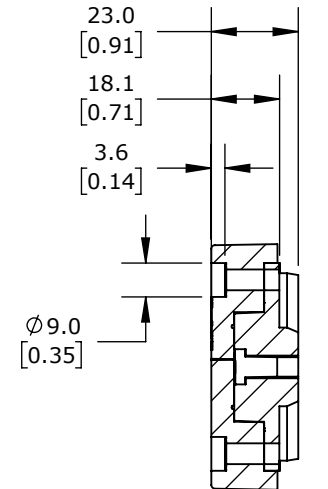

PANEL CUTOUT DETAIL

SECTION A-A

POLYPROPYLENE FRAME, TPE GROMMET BLOCK, 50MM DIAMETER FRAME, BLACK, (4) SMALL OPENING(S), UL TYPE 12, IP65. REQUIRES (4) MURRPLASTIK KDT/X SERIES SMALL GROMMETS.

MURRPLASTIK KDL/D-R CABLE ENTRY SYSTEM FRAME

568317

AutomationDirect.com
1-800-633-0405

	3rd ANGLE	NOT TO SCALE	PART DIMENSIONS MAY DIFFER SLIGHTLY DUE TO MANUFACTURER'S VARIANCES	METRIC UNITS USED FOR PART DESIGN	UNLESS OTHERWISE SPECIFIED UNITS ARE:	mm [inch]	LATEST VERSION 12/3/2024	SHEET 1 OF 1
--	-----------	--------------	---	-----------------------------------	---------------------------------------	-----------	--------------------------	--------------