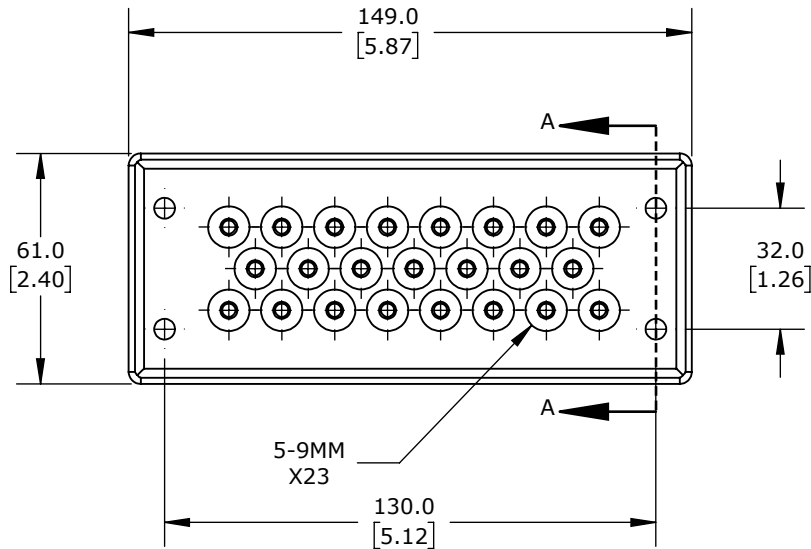

PANEL CUTOUT DETAIL

SECTION A-A

POLYPROPYLENE FRAME, TPS GROMMET BLOCK, 24-PIN FRAME, BLACK, (23) 5-9MM OPENING(S), UL TYPE 4X AND 12, IP65 IP66 IP67. PACKAGE OF 5.

MURRPLASTIK KDP/Z CABLE ENTRY SYSTEM FRAME

567421

AutomationDirect.com
1-800-633-0405

3rd
ANGLE

NOT TO
SCALE

PART DIMENSIONS MAY DIFFER SLIGHTLY
DUE TO MANUFACTURER'S VARIANCES

METRIC UNITS USED
FOR PART DESIGN

UNLESS OTHERWISE
SPECIFIED UNITS ARE:

mm
[inch]