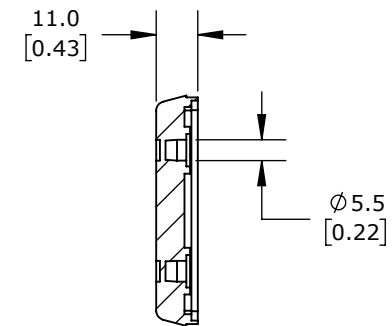

PANEL CUTOUT DETAIL

SECTION A-A

POLYPROPYLENE FRAME, TPS GROMMET BLOCK, 24-PIN FRAME, BLACK, (23) 5-9MM OPENING(S), UL TYPE 4X AND 12, IP65 IP66 IP67. PACKAGE OF 5.

MURRPLASTIK KDP/Z CABLE ENTRY SYSTEM FRAME

567421

AutomationDirect.com
1-800-633-0405

3rd
ANGLE

NOT TO
SCALE

PART DIMENSIONS MAY DIFFER SLIGHTLY
DUE TO MANUFACTURER'S VARIANCES

METRIC UNITS USED
FOR PART DESIGN

UNLESS OTHERWISE
SPECIFIED UNITS ARE:

mm
[inch]