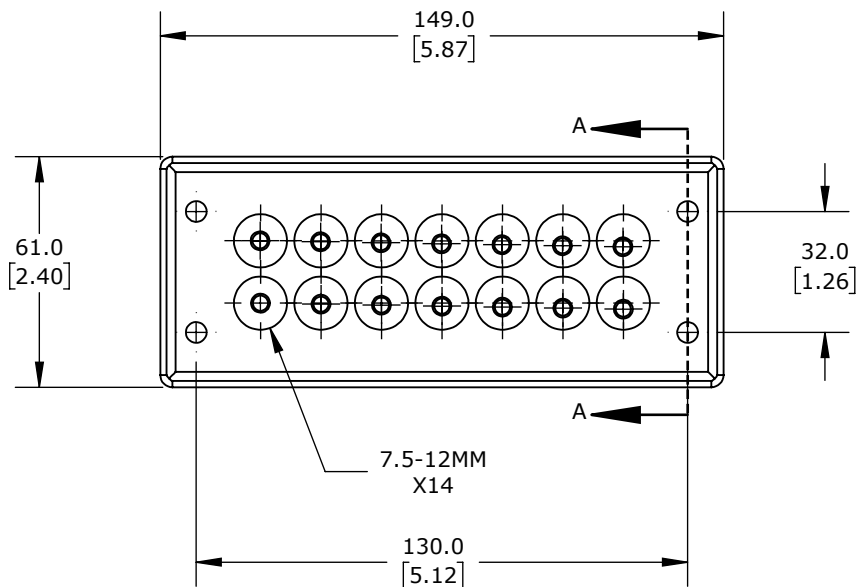

PANEL CUTOUT DETAIL

SECTION A-A

POLYPROPYLENE FRAME, TPS GROMMET BLOCK, 24-PIN FRAME, BLACK, (14)
 7.5-12MM OPENING(S), UL TYPE 4X AND 12, IP65 IP66 IP67. PACKAGE OF 5.

MURRPLASTIK KDP/Z CABLE ENTRY SYSTEM FRAME

567417

AutomationDirect.com
 1-800-633-0405

3rd
 ANGLE

NOT TO
 SCALE

PART DIMENSIONS MAY DIFFER SLIGHTLY
 DUE TO MANUFACTURER'S VARIANCES

METRIC UNITS USED
 FOR PART DESIGN

UNLESS OTHERWISE
 SPECIFIED UNITS ARE:

mm
 [inch]

LATEST VERSION
 10/14/2024

SHEET 1 OF 1