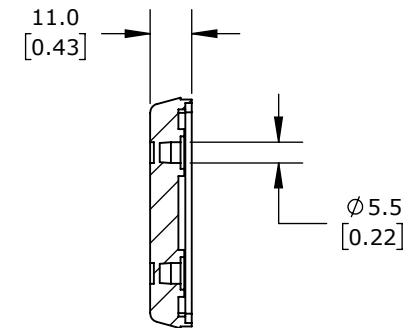

PANEL CUTOUT DETAIL

SECTION A-A

POLYPROPYLENE FRAME, TPS GROMMET BLOCK, 24-PIN FRAME, BLACK, (14)
 7.5-12MM OPENING(S), UL TYPE 4X AND 12, IP65 IP66 IP67. PACKAGE OF 5.

MURRPLASTIK KDP/Z CABLE ENTRY SYSTEM FRAME

567417

AutomationDirect.com
 1-800-633-0405

3rd
 ANGLE

NOT TO
 SCALE

PART DIMENSIONS MAY DIFFER SLIGHTLY
 DUE TO MANUFACTURER'S VARIANCES

METRIC UNITS USED
 FOR PART DESIGN

UNLESS OTHERWISE
 SPECIFIED UNITS ARE: