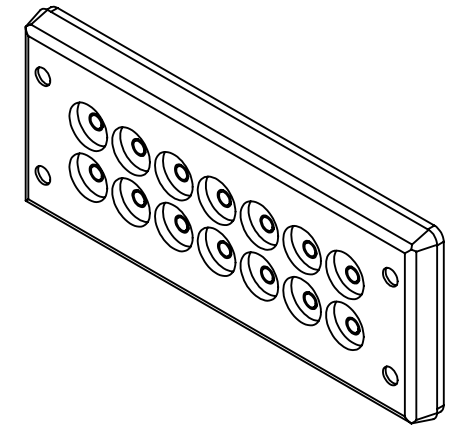

PANEL CUTOUT DETAIL

SECTION A-A

POLYPROPYLENE FRAME, TPS GROMMET BLOCK, 24-PIN FRAME, BLACK, (14)
 7.5-12MM OPENING(S), UL TYPE 4X AND 12, IP65 IP66 IP67. PACKAGE OF 5.

MURRPLASTIK KDP/Z CABLE ENTRY SYSTEM FRAME

567417

AutomationDirect.com
 1-800-633-0405

3rd
 ANGLE

NOT TO
 SCALE

PART DIMENSIONS MAY DIFFER SLIGHTLY
 DUE TO MANUFACTURER'S VARIANCES

METRIC UNITS USED
 FOR PART DESIGN

UNLESS OTHERWISE
 SPECIFIED UNITS ARE: