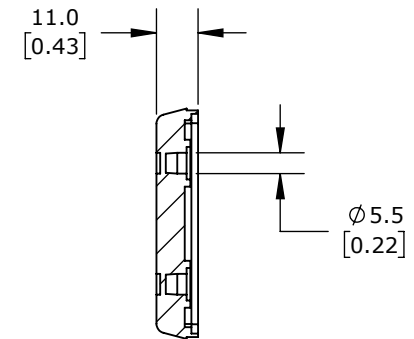

PANEL CUTOUT DETAIL

SECTION A-A

POLYPROPYLENE FRAME, TPS GROMMET BLOCK, 24-PIN FRAME, BLACK, (3) 22-33MM OPENING(S), UL TYPE 4X AND 12, IP65 IP66 IP67. PACKAGE OF 5.

MURRPLASTIK KDP/Z CABLE ENTRY SYSTEM FRAME

567415

AutomationDirect.com
1-800-633-0405

3rd
ANGLE

NOT TO
SCALE

PART DIMENSIONS MAY DIFFER SLIGHTLY
DUE TO MANUFACTURER'S VARIANCES

METRIC UNITS USED
FOR PART DESIGN

UNLESS OTHERWISE
SPECIFIED UNITS ARE:

mm
[inch]