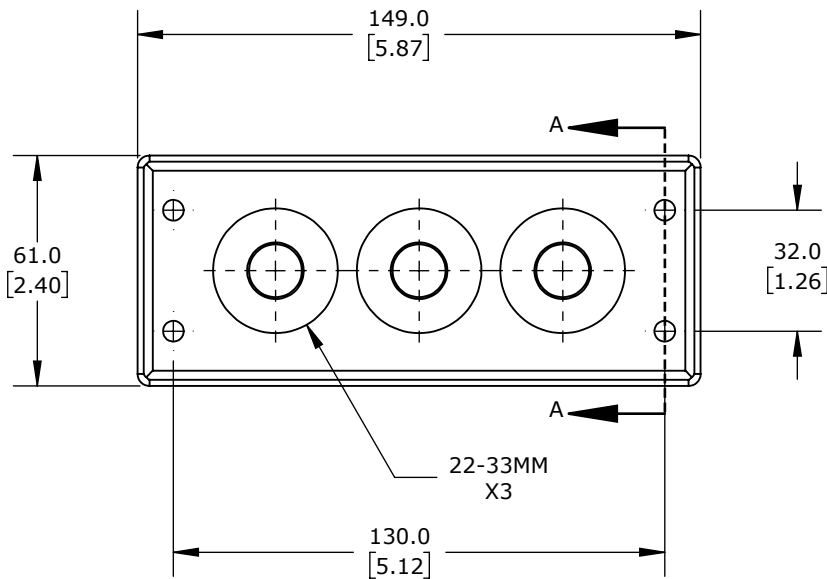

PANEL CUTOUT DETAIL

SECTION A-A

POLYPROPYLENE FRAME, TPS GROMMET BLOCK, 24-PIN FRAME, BLACK, (3) 22-33MM OPENING(S), UL TYPE 4X AND 12, IP65 IP66 IP67. PACKAGE OF 5.

MURRPLASTIK KDP/Z CABLE ENTRY SYSTEM FRAME

567415

AutomationDirect.com
1-800-633-0405

3rd
ANGLE

NOT TO
SCALE

PART DIMENSIONS MAY DIFFER SLIGHTLY
DUE TO MANUFACTURER'S VARIANCES

METRIC UNITS USED
FOR PART DESIGN

UNLESS OTHERWISE
SPECIFIED UNITS ARE:

mm
[inch]