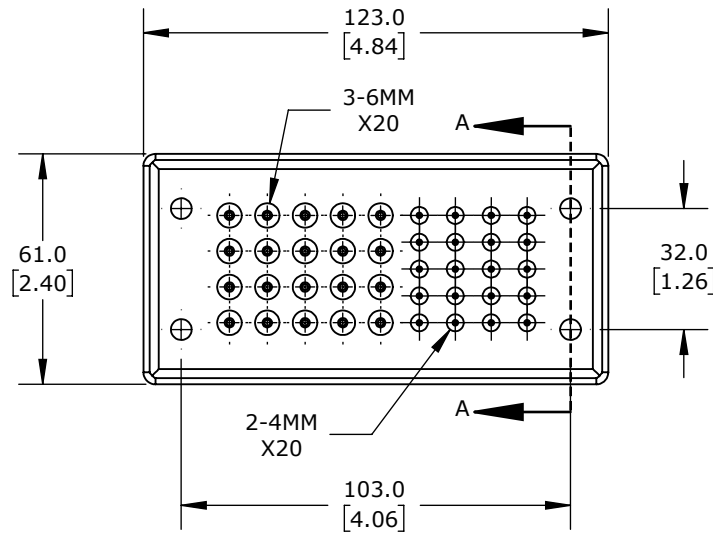

PANEL CUTOUT DETAIL

SECTION A-A

POLYPROPYLENE FRAME, TPS GROMMET BLOCK, 16-PIN FRAME, BLACK, (20) 2-4MM AND (20) 3-6MM OPENING(S), UL TYPE 4X AND 12, IP65 IP66 IP67. PACKAGE OF 5.

MURRPLASTIK KDP/Z CABLE ENTRY SYSTEM FRAME

567413

AutomationDirect.com
1-800-633-0405

3rd
ANGLE

NOT TO
SCALE

PART DIMENSIONS MAY DIFFER SLIGHTLY
DUE TO MANUFACTURER'S VARIANCES

METRIC UNITS USED
FOR PART DESIGN

UNLESS OTHERWISE
SPECIFIED UNITS ARE:

mm
[inch]