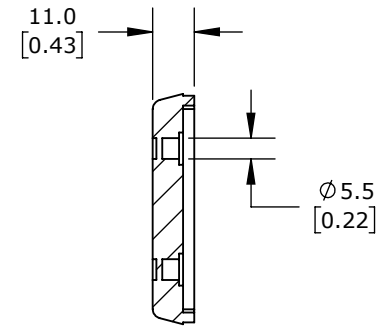

PANEL CUTOUT DETAIL

SECTION A-A

POLYPROPYLENE FRAME, TPS GROMMET BLOCK, 16-PIN FRAME, BLACK, (20) 2-4MM AND (20) 3-6MM OPENING(S), UL TYPE 4X AND 12, IP65 IP66 IP67. PACKAGE OF 5.

MURRPLASTIK KDP/Z CABLE ENTRY SYSTEM FRAME

567413

AutomationDirect.com
1-800-633-0405

3rd
ANGLE

NOT TO
SCALE

PART DIMENSIONS MAY DIFFER SLIGHTLY
DUE TO MANUFACTURER'S VARIANCES

METRIC UNITS USED
FOR PART DESIGN

UNLESS OTHERWISE
SPECIFIED UNITS ARE:

mm
[inch]