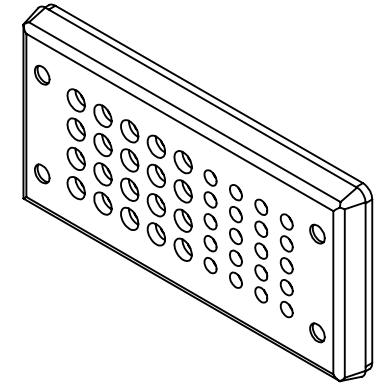

PANEL CUTOUT DETAIL

SECTION A-A

POLYPROPYLENE FRAME, TPS GROMMET BLOCK, 16-PIN FRAME, BLACK, (20) 2-4MM AND (20) 3-6MM OPENING(S), UL TYPE 4X AND 12, IP65 IP66 IP67. PACKAGE OF 5.

MURRPLASTIK KDP/Z CABLE ENTRY SYSTEM FRAME

567413

AutomationDirect.com
1-800-633-0405

3rd
ANGLE

NOT TO
SCALE

PART DIMENSIONS MAY DIFFER SLIGHTLY
DUE TO MANUFACTURER'S VARIANCES

METRIC UNITS USED
FOR PART DESIGN

UNLESS OTHERWISE
SPECIFIED UNITS ARE:

mm
[inch]