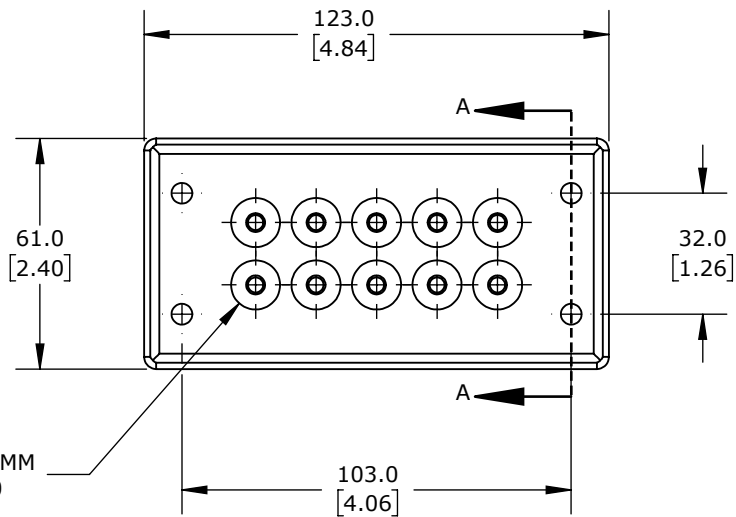

PANEL CUTOUT DETAIL

SECTION A-A

POLYPROPYLENE FRAME, TPS GROMMET BLOCK, 16-PIN FRAME, BLACK, (10) 7.5-12MM OPENING(S), UL TYPE 4X AND 12, IP65 IP66 IP67. PACKAGE OF 5.

MURRPLASTIK KDP/Z CABLE ENTRY SYSTEM FRAME

567405

AutomationDirect.com
1-800-633-0405

3rd
ANGLE

NOT TO
SCALE

PART DIMENSIONS MAY DIFFER SLIGHTLY
DUE TO MANUFACTURER'S VARIANCES

METRIC UNITS USED
FOR PART DESIGN

UNLESS OTHERWISE
SPECIFIED UNITS ARE:

mm
[inch]