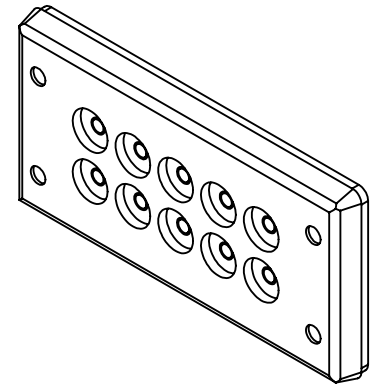

PANEL CUTOUT DETAIL

SECTION A-A

POLYPROPYLENE FRAME, TPS GROMMET BLOCK, 16-PIN FRAME, BLACK, (10) 7.5-12MM OPENING(S), UL TYPE 4X AND 12, IP65 IP66 IP67. PACKAGE OF 5.

MURRPLASTIK KDP/Z CABLE ENTRY SYSTEM FRAME

567405

AutomationDirect.com
1-800-633-0405

3rd
ANGLE

NOT TO
SCALE

PART DIMENSIONS MAY DIFFER SLIGHTLY
DUE TO MANUFACTURER'S VARIANCES

METRIC UNITS USED
FOR PART DESIGN

UNLESS OTHERWISE
SPECIFIED UNITS ARE:

mm
[inch]