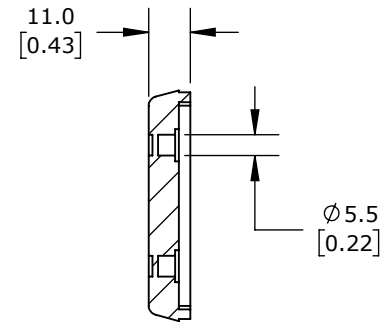

PANEL CUTOUT DETAIL

SECTION A-A

POLYPROPYLENE FRAME, TPS GROMMET BLOCK, 16-PIN FRAME, BLACK, (10) 7.5-12MM OPENING(S), UL TYPE 4X AND 12, IP65 IP66 IP67. PACKAGE OF 5.

MURRPLASTIK KDP/Z CABLE ENTRY SYSTEM FRAME

567405

AutomationDirect.com
1-800-633-0405

3rd
ANGLE

NOT TO
SCALE

PART DIMENSIONS MAY DIFFER SLIGHTLY
DUE TO MANUFACTURER'S VARIANCES

METRIC UNITS USED
FOR PART DESIGN

UNLESS OTHERWISE
SPECIFIED UNITS ARE:

mm
[inch]