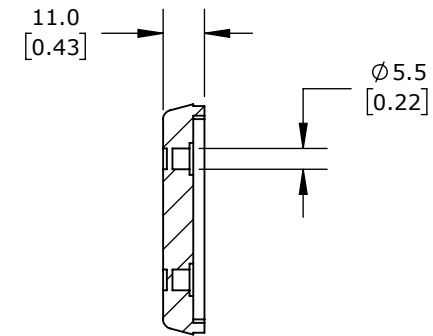

PANEL CUTOUT DETAIL

SECTION A-A

POLYPROPYLENE FRAME, TPS GROMMET BLOCK, 10-PIN FRAME, BLACK, (14) 5-9MM OPENING(S), UL TYPE 4X AND 12, IP65 IP66 IP67. PACKAGE OF 5.

MURRPLASTIK KDP/Z CABLE ENTRY SYSTEM FRAME

567401

AutomationDirect.com  
1-800-633-0405

3rd  
ANGLE

NOT TO  
SCALE

PART DIMENSIONS MAY DIFFER SLIGHTLY  
DUE TO MANUFACTURER'S VARIANCES

METRIC UNITS USED  
FOR PART DESIGN

UNLESS OTHERWISE  
SPECIFIED UNITS ARE: