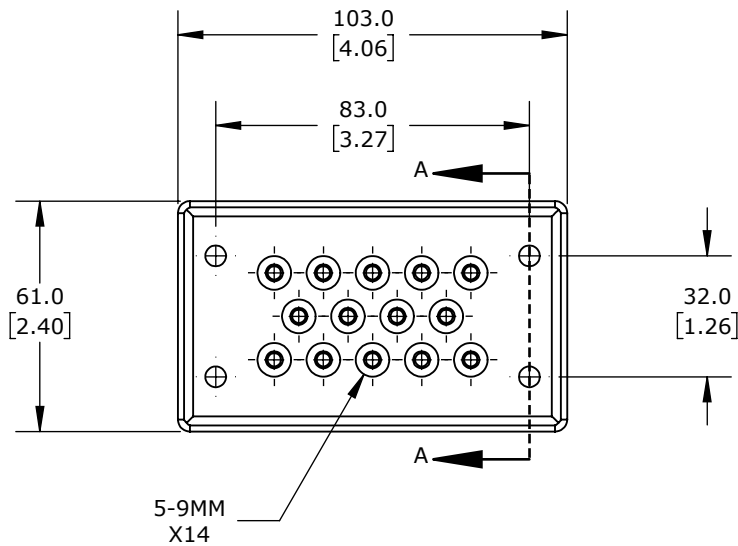

PANEL CUTOUT DETAIL

SECTION A-A

POLYPROPYLENE FRAME, TPS GROMMET BLOCK, 10-PIN FRAME, BLACK, (14) 5-9MM OPENING(S), UL TYPE 4X AND 12, IP65 IP66 IP67. PACKAGE OF 5.

MURRPLASTIK KDP/Z CABLE ENTRY SYSTEM FRAME

567401

AutomationDirect.com  
1-800-633-0405

3rd  
ANGLE

NOT TO  
SCALE

PART DIMENSIONS MAY DIFFER SLIGHTLY  
DUE TO MANUFACTURER'S VARIANCES

METRIC UNITS USED  
FOR PART DESIGN

UNLESS OTHERWISE  
SPECIFIED UNITS ARE: