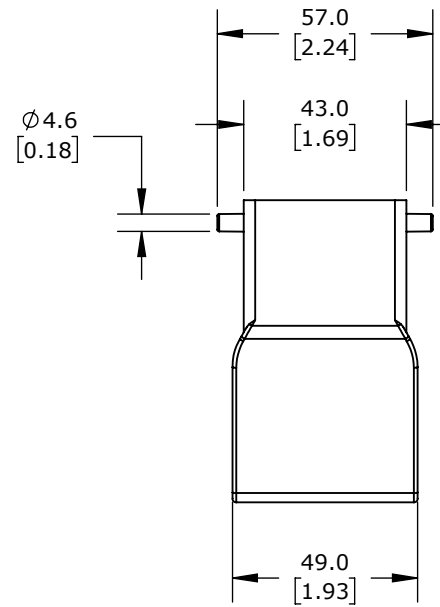

1/2" NPT
THREAD

METE HOOD HOUSING

2917603005

AutomationDirect.com
1-800-633-0405

3rd ANGLE	NOT TO SCALE	PART DIMENSIONS MAY DIFFER SLIGHTLY DUE TO MANUFACTURER'S VARIANCES	METRIC UNITS USED FOR PART DESIGN	UNLESS OTHERWISE SPECIFIED UNITS ARE: mm [inch]	MODEL REV. --	DRAWING DATE 5/18/2026	SHEET 1 OF 1
-----------	--------------	---	-----------------------------------	--	---------------	------------------------	--------------