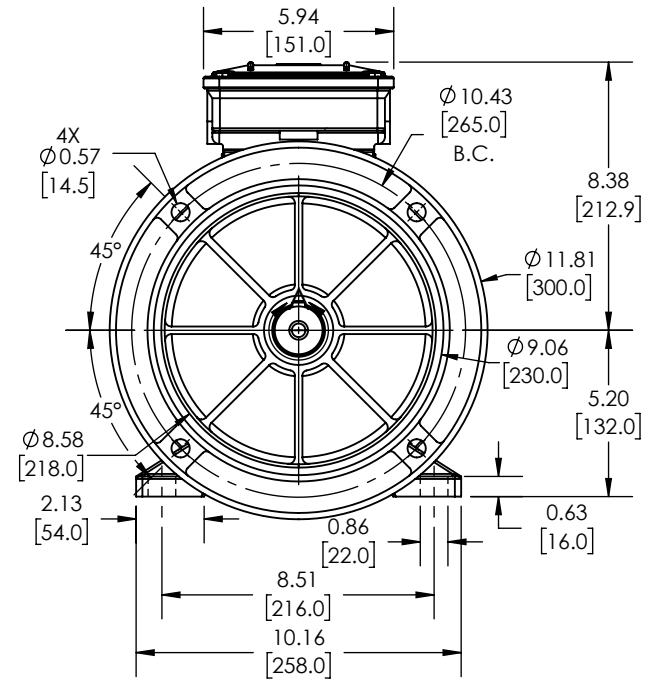

DETAIL A
 SCALE 2:1

M.G.M. ELECTRIC MOTORS BAX SERIES IE3 PREMIUM EFFICIENCY AC INDUCTION MOTOR, GENERAL PURPOSE, INVERTER RATED AND BRAKE, 10HP, 3-PHASE, 230/460 VAC, 1800RPM, TEFC, IEC 132 FRAME, ALUMINUM, D-FLANGE/REMOVABLE RIGID BASE (B35) MOUNT. INTEGRATED BRAKE ASSEMBLY INCLUDED

1B32

AutomationDirect.com
 1-800-633-0405

3rd
 ANGLE

NOT TO
 SCALE

PART DIMENSIONS MAY DIFFER SLIGHTLY
 DUE TO MANUFACTURER'S VARIANCES

METRIC UNITS USED
 FOR PART DESIGN

UNLESS OTHERWISE
 SPECIFIED UNITS ARE:

inch
 [mm]

MODEL
 REV.

LATEST VERSION
 5/14/2026

SHEET 1 OF 1