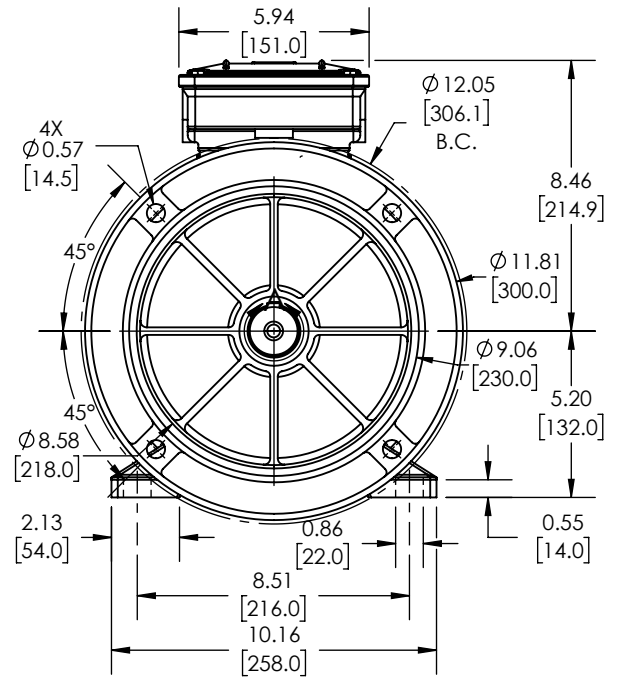

DETAIL A  
 SCALE 2:1

M.G.M. ELECTRIC MOTORS BAX SERIES IE3 PREMIUM EFFICIENCY AC INDUCTION MOTOR, GENERAL PURPOSE, INVERTER RATED AND BRAKE, 7-1/2HP, 3-PHASE, 230/460 VAC, 1800RPM, TEFC, IEC 132 FRAME, ALUMINUM, D-FLANGE/REMOVABLE RIGID BASE (B35) MOUNT. INTEGRATED BRAKE ASSEMBLY INCLUDED

1B30

AutomationDirect.com  
 1-800-633-0405

	3rd	NOT TO	PART DIMENSIONS MAY DIFFER SLIGHTLY	METRIC UNITS USED	UNLESS OTHERWISE	inch	MODEL	LATEST VERSION	SHEET 1 OF 1
	ANGLE								