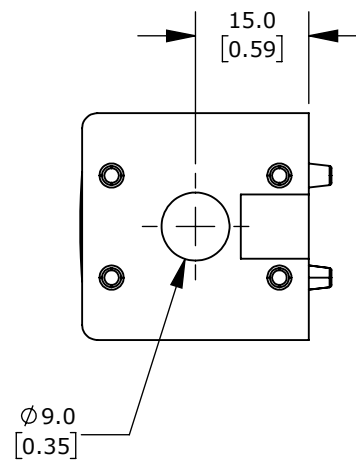

REMOVABLE COVER
FOR SCREW ACCESS

HARDWARE INCLUDED		
ADC PART NUMBER	DESCRIPTION	QTY
161085	FLAT HEAD SOCKET CAP SCREW, M8-1.25 X 18MM LONG	2
NA	CAP COVERS	2

2D CUBE CONNECTOR

151185

AutomationDirect.com
1-800-633-0405

3rd ANGLE	NOT TO SCALE	PART DIMENSIONS MAY DIFFER SLIGHTLY DUE TO MANUFACTURER'S VARIANCES	METRIC UNITS USED FOR PART DESIGN	UNLESS OTHERWISE SPECIFIED UNITS ARE:	mm [inch]	LATEST VERSION 1/16/2025	SHEET 1 OF 1
-----------	--------------	---	-----------------------------------	---------------------------------------	-----------	--------------------------	--------------