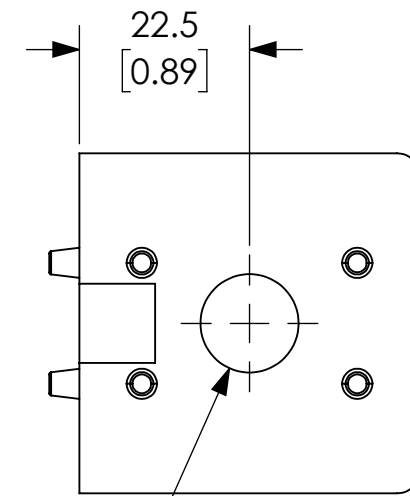

REMOVABLE COVERS
FOR SCREW ACCESS

NOTES:

1. DIMENSIONS CAN BE CHANGED BY MANUFACTURER WITHOUT NOTICE.
2. DIMENSIONS DO NOT IMPLY TOLERANCE.

148960

Units: mm [inches]
Scale: Full

2D CUBE CONNECTOR