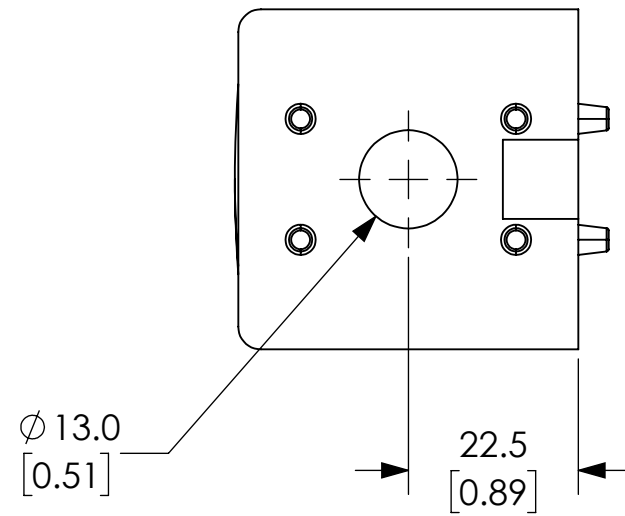

REMOVABLE COVERS
FOR SCREW ACCESS

NOTES:

1. DIMENSIONS CAN BE CHANGED BY MANUFACTURER WITHOUT NOTICE.
2. DIMENSIONS DO NOT IMPLY TOLERANCE.

148960

Units: mm [inches]
Scale: Full

2D CUBE CONNECTOR