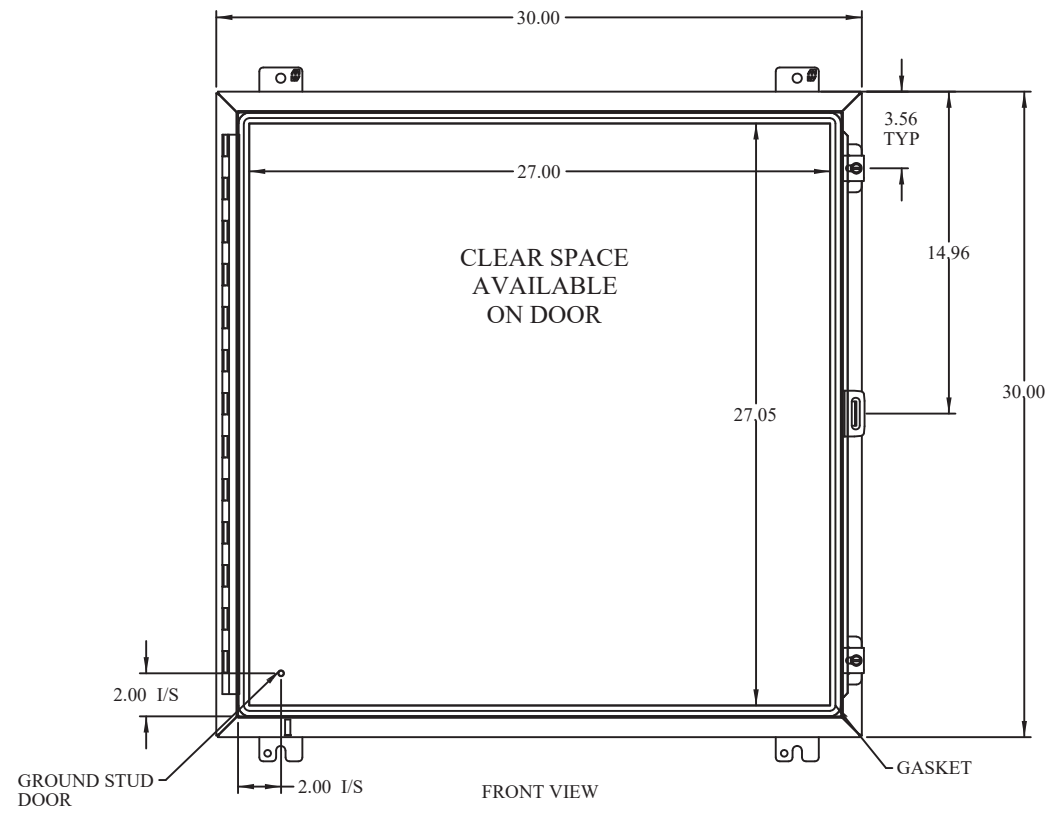

DETAIL Z

27.25  
OPENING  
TOP VIEW  
(DOOR REMOVED)

ISOMETRIC VIEWS

SIDE VIEW

FRONT VIEW

SIDE VIEW  
(DOOR REMOVED)

BACK VIEW

BOTTOM VIEW