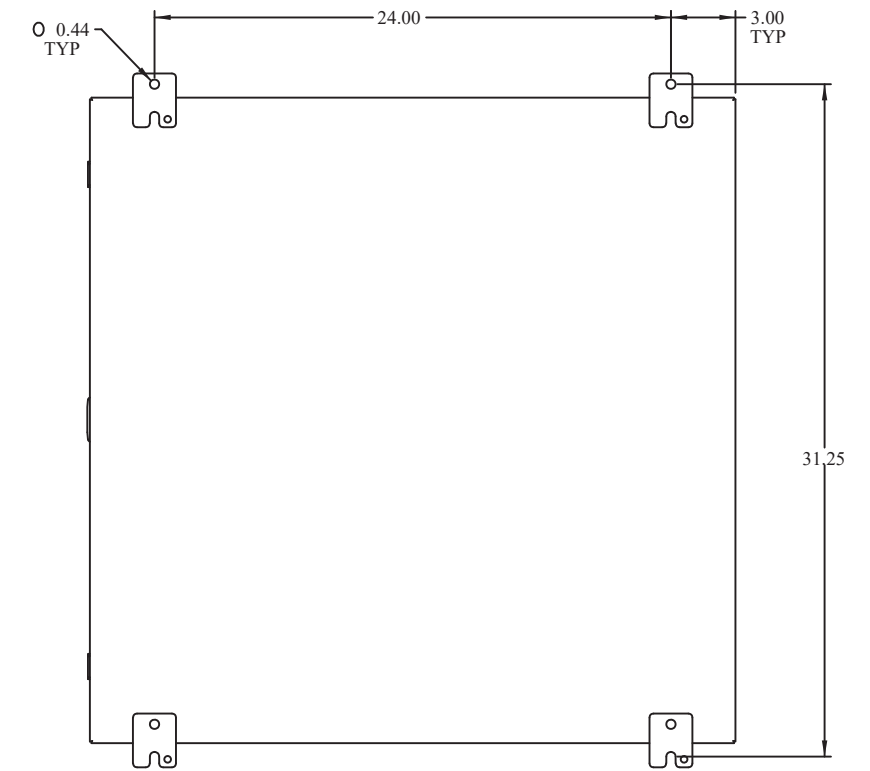

DETAIL Z

27.25  
OPENING  
TOP VIEW  
(DOOR REMOVED)

ISOMETRIC VIEWS

SIDE VIEW

FRONT VIEW

SIDE VIEW  
(DOOR REMOVED)

BACK VIEW

BOTTOM VIEW