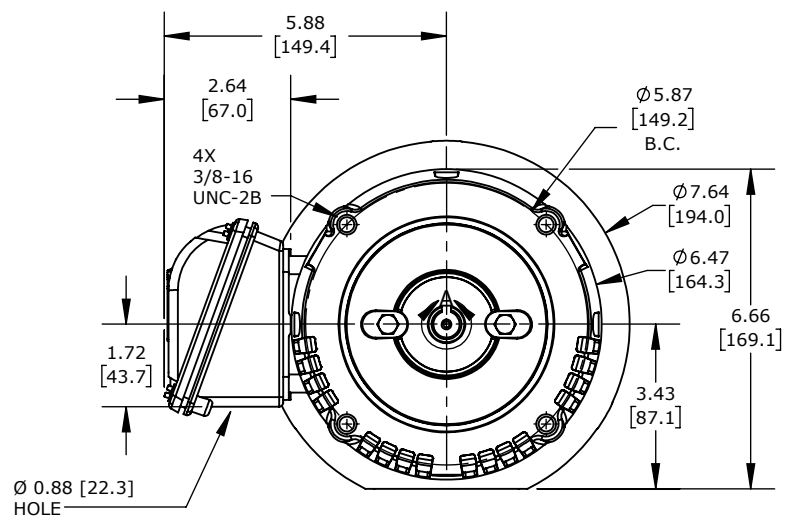

DETAIL A
SCALE 2:1

WEG ELECTRIC S SERIES PREMIUM EFFICIENCY AC INDUCTION MOTOR, GENERAL PURPOSE, INVERTER RATED & HAZARDOUS LOC, 2HP, 3-PH, 208-230/460 VAC, 3600RPM, TEFC, 56C FRAME, ROLLED STEEL, C-FACE ONLY MOUNT

00236ET3E56CFL-S

AutomationDirect.com
1-800-633-0405

	3rd ANGLE	NOT TO SCALE	PART DIMENSIONS MAY DIFFER SLIGHTLY DUE TO MANUFACTURER'S VARIANCES	METRIC UNITS USED FOR PART DESIGN	UNLESS OTHERWISE SPECIFIED UNITS ARE:	inch [mm]	LATEST VERSION 1/4/2023	SHEET 1 OF 1
--	-----------	--------------	---	-----------------------------------	---------------------------------------	-----------	-------------------------	--------------