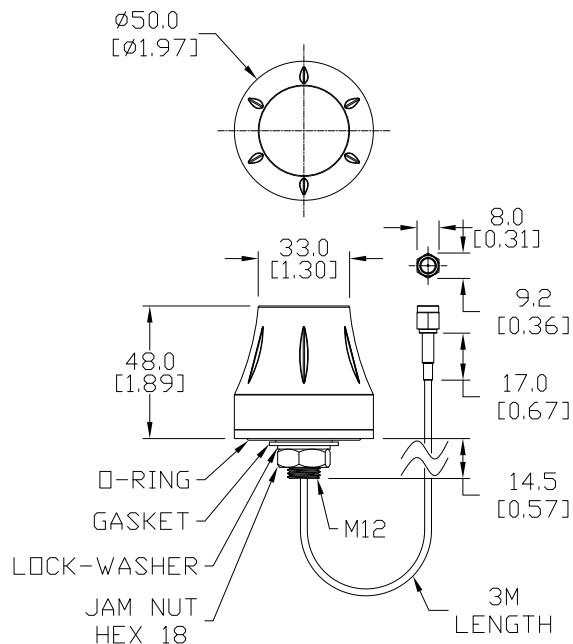

STRIDE dome 2.4 GHz WiFi antenna, IP67, panel mount, 9.8ft/3m cable length.

802.11 b/g/n 2.4 GHz WiFi Antenna Specifications

	SE-ANT210	SE-ANT250
Price	\$10.50	\$37.00
Fits	SE-SL3011-WF	
Antenna Connector	RP-SMA (M)	
Application	802.11 b/g/n	
Impedance	50Ω	
Antenna Type	whip, straight	dome
Cable Length	N/A	3m [9.8 ft]
Frequency Range	2.4–2.5 GHz	2.4–2.5 GHz
Gain	1.8 dBi	1.5 dBi
Height	1.2 in	1.89 in
IP Rating	IP65	IP67
Maximum Power	1W	5W
Mounting Screw Torque	NA	2.94 N·m

StrideLinx Remote Access Solution

2.4GHz WiFi Antennas for SE-SL3011-WF Routers

Dimensions

mm [inches]

SE-ANT210:

SE-ANT250:

See our website: www.AutomationDirect.com for complete engineering drawings.