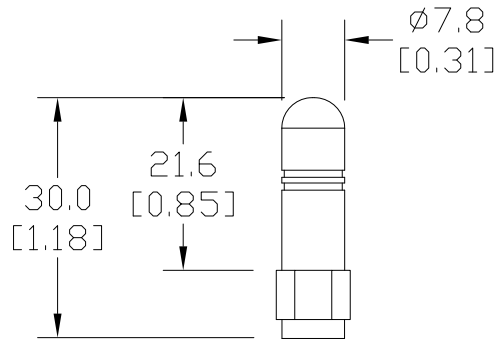

STRIDE dome 2.4 GHz WiFi antenna, IP67, panel mount, 9.8ft/3m cable length.

802.11 b/g/n 2.4 GHz WiFi Antenna Specifications

	SE-ANT210	SE-ANT250
Price	\$10.50	\$37.00
Fits	SE-SL3011-WF	
Antenna Connector	RP-SMA (M)	
Application	802.11 b/g/n	
Impedance	50Ω	
Antenna Type	whip, straight	dome
Cable Length	N/A	3m [9.8 ft]
Frequency Range	2.4–2.5 GHz	2.4–2.5 GHz
Gain	1.8 dBi	1.5 dBi
Height	1.2 in	1.89 in
IP Rating	IP65	IP67
Maximum Power	1W	5W
Mounting Screw Torque	NA	2.94 N·m

StrideLinx Remote Access Solution

2.4GHz WiFi Antennas for SE-SL3011-WF Routers

Dimensions

mm [inches]

SE-ANT210:

SE-ANT250:

See our website: www.AutomationDirect.com for complete engineering drawings.