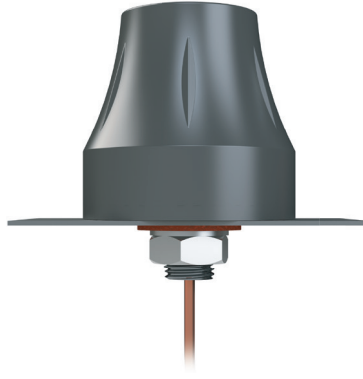

## 2.4GHz WiFi Antennas for [SE-SL3011-WF](#) Routers (1 antenna required)

**SE-ANT210 \$10.50**

STRIDE whip/straight 2.4 GHz WiFi antenna, IP65, connector mount.

**SE-ANT250 \$37.00**

STRIDE dome 2.4 GHz WiFi antenna, IP67, panel mount, 9.8ft/3m cable length.

### 802.11 b/g/n 2.4 GHz WiFi Antenna Specifications

	<b>SE-ANT210</b>	<b>SE-ANT250</b>
<b>Price</b>	\$10.50	\$37.00
<b>Fits</b>	SE-SL3011-WF	
<b>Antenna Connector</b>	RP-SMA (M)	
<b>Application</b>	802.11 b/g/n	
<b>Impedance</b>	50Ω	
<b>Antenna Type</b>	whip, straight	dome
<b>Cable Length</b>	N/A	3m [9.8 ft]
<b>Frequency Range</b>	2.4–2.5 GHz	2.4–2.5 GHz
<b>Gain</b>	1.8 dBi	1.5 dBi
<b>Height</b>	1.2 in	1.89 in
<b>IP Rating</b>	IP65	IP67
<b>Maximum Power</b>	1W	5W
<b>Mounting Screw Torque</b>	NA	2.94 N·m