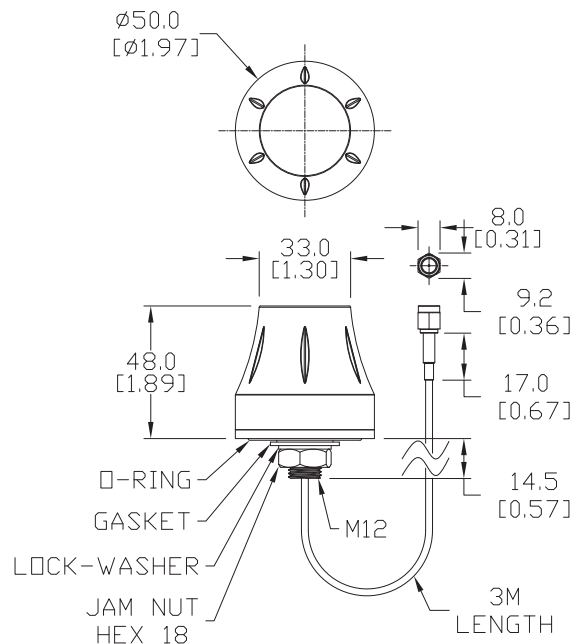

SE-ANT250:

See our website: www.AutomationDirect.com for complete engineering drawings.