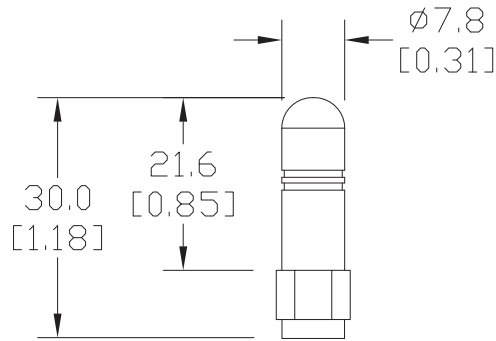

StrideLinx Remote Access Solution

2.4GHz WiFi Antennas for SE-SL3011-WF Routers

Dimensions

mm [inches]

SE-ANT210: